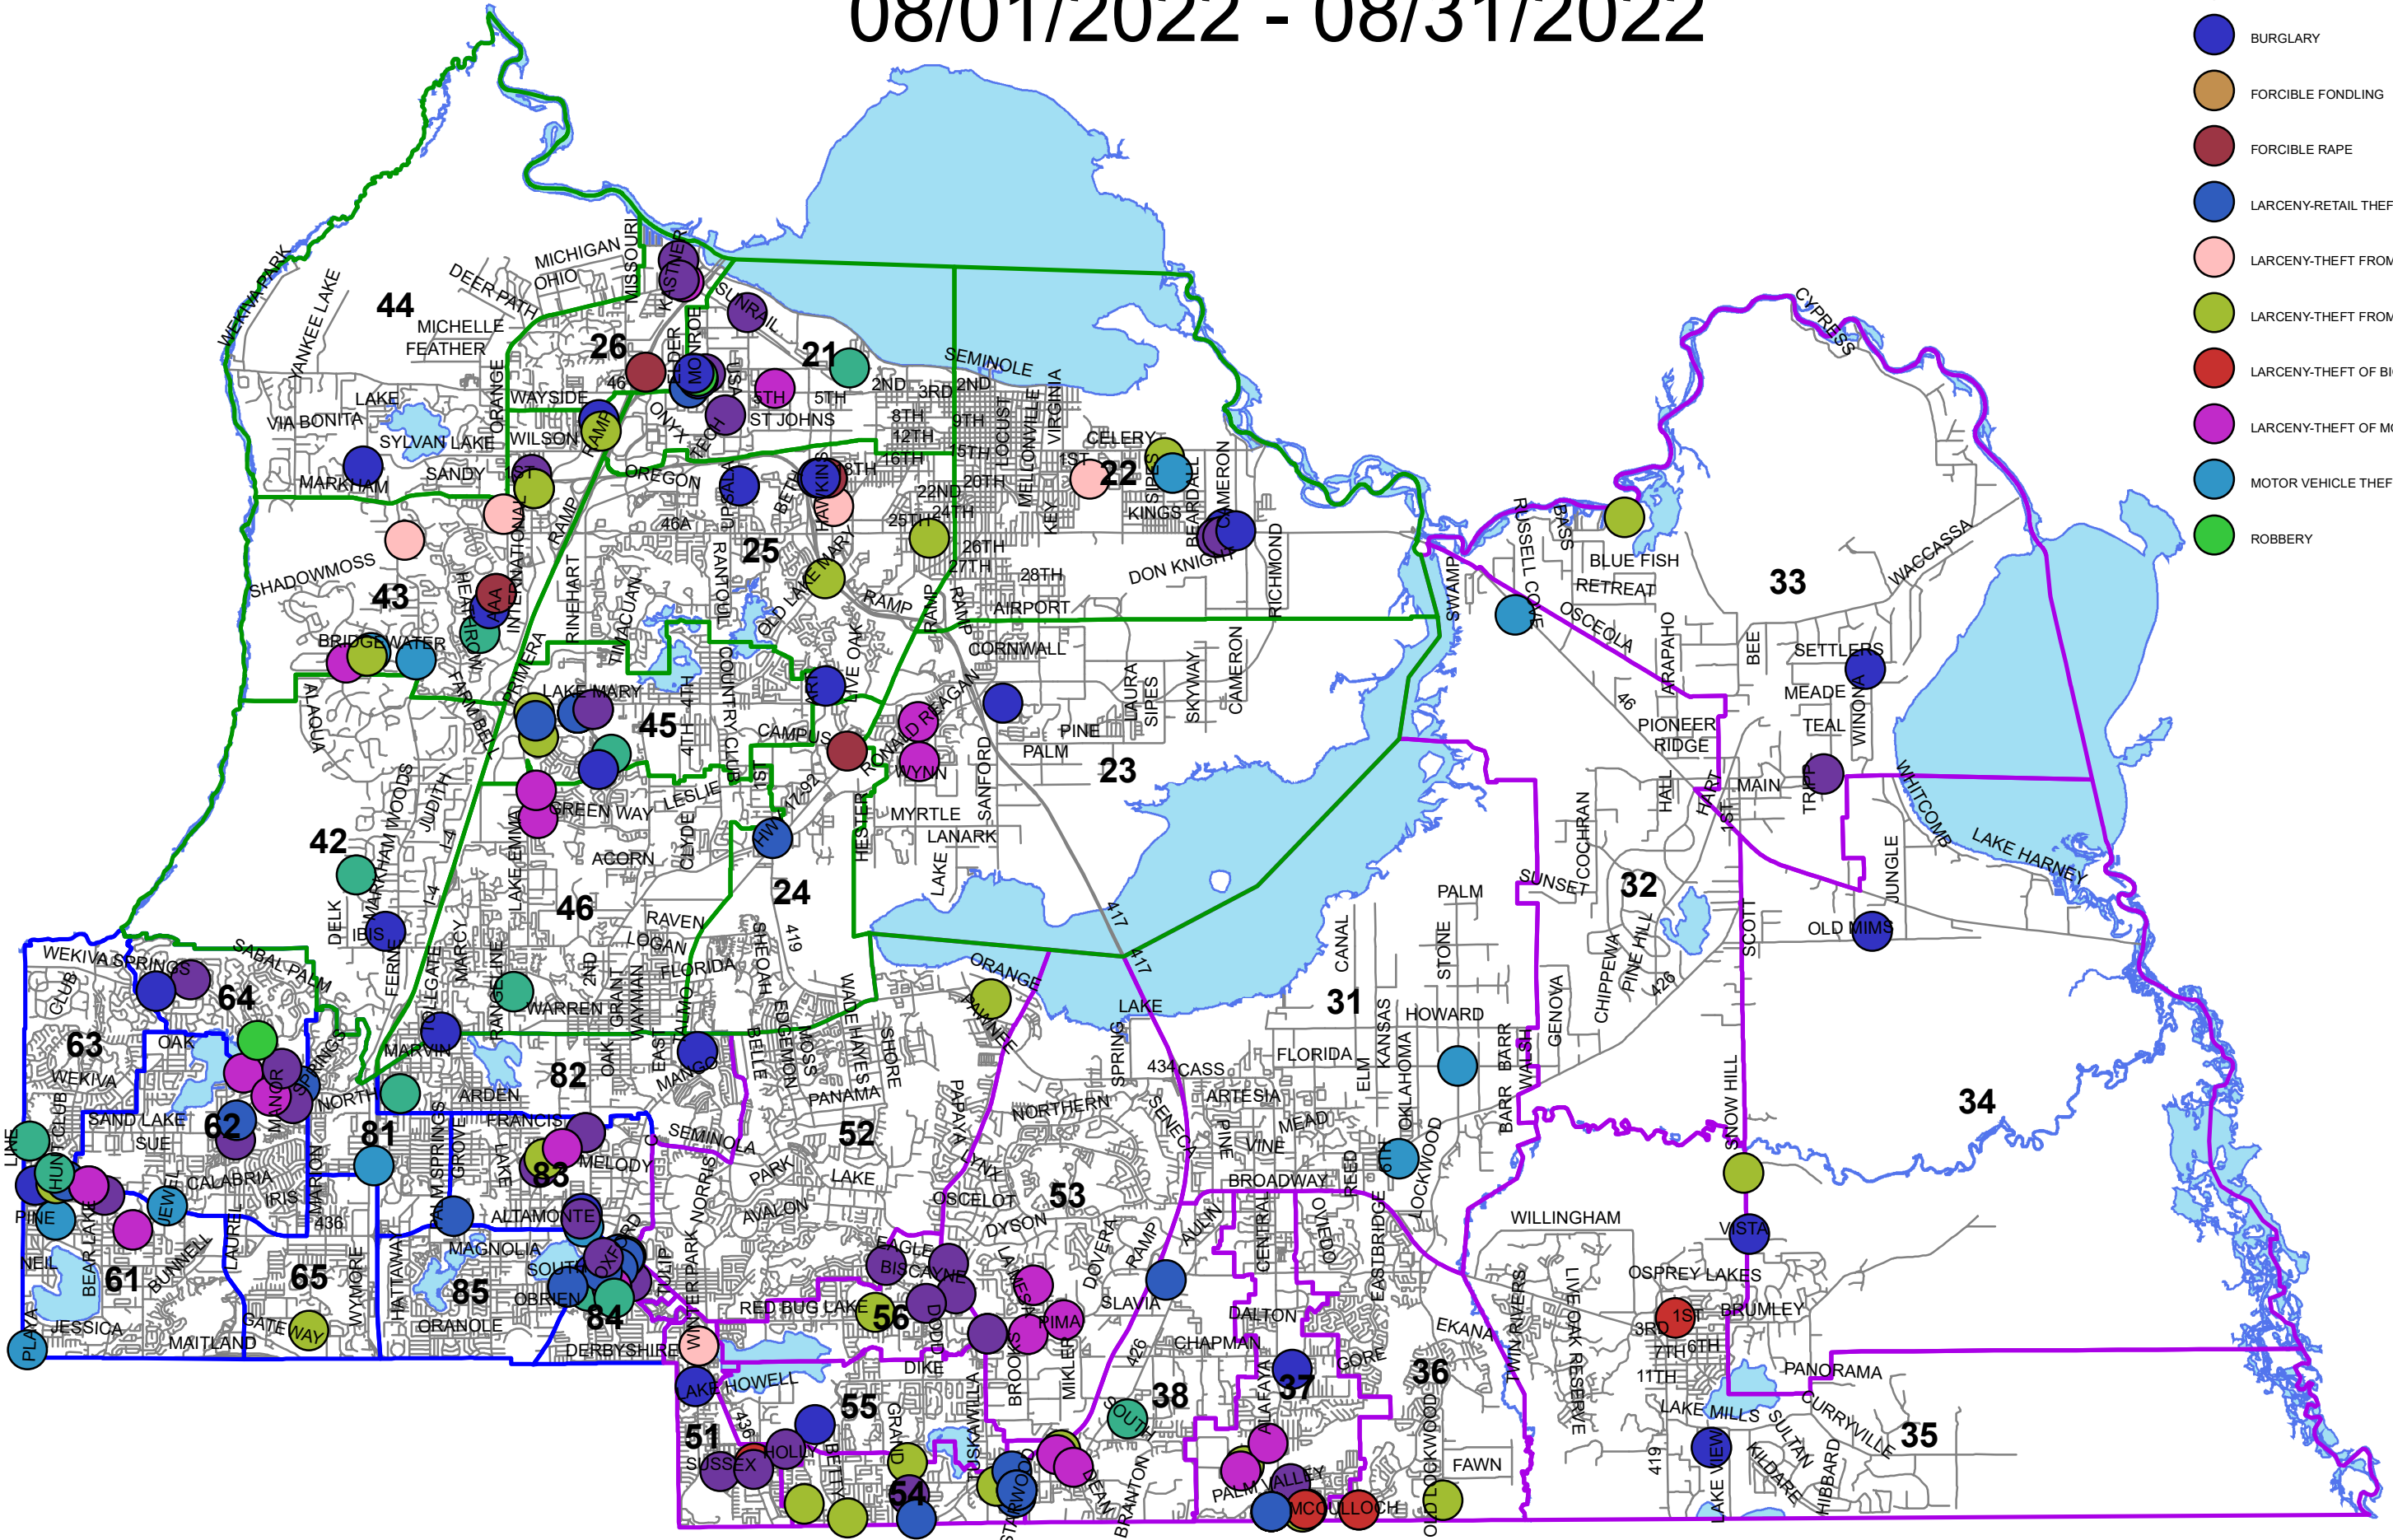

Part I Crimes

08/01/2022 - 08/31/2022

- AGGRAVATED ASSAULT
- ALL OTHER LARCENY
- BURGLARY
- FORCIBLE FONDLING
- FORCIBLE RAPE
- LARCENY-RETAIL THEFT/SHOPLIFTING
- LARCENY-THEFT FROM BUILDING
- LARCENY-THEFT FROM MOTOR VEHICLE/NO PARTS
- LARCENY-THEFT OF BICYCLES
- LARCENY-THEFT OF MOTOR VEHICLE PARTS/ACCESSORIES
- MOTOR VEHICLE THEFT
- ROBBERY

This map does not include incidents for which addresses could not be verified, geocoded, or are related to a locked case.