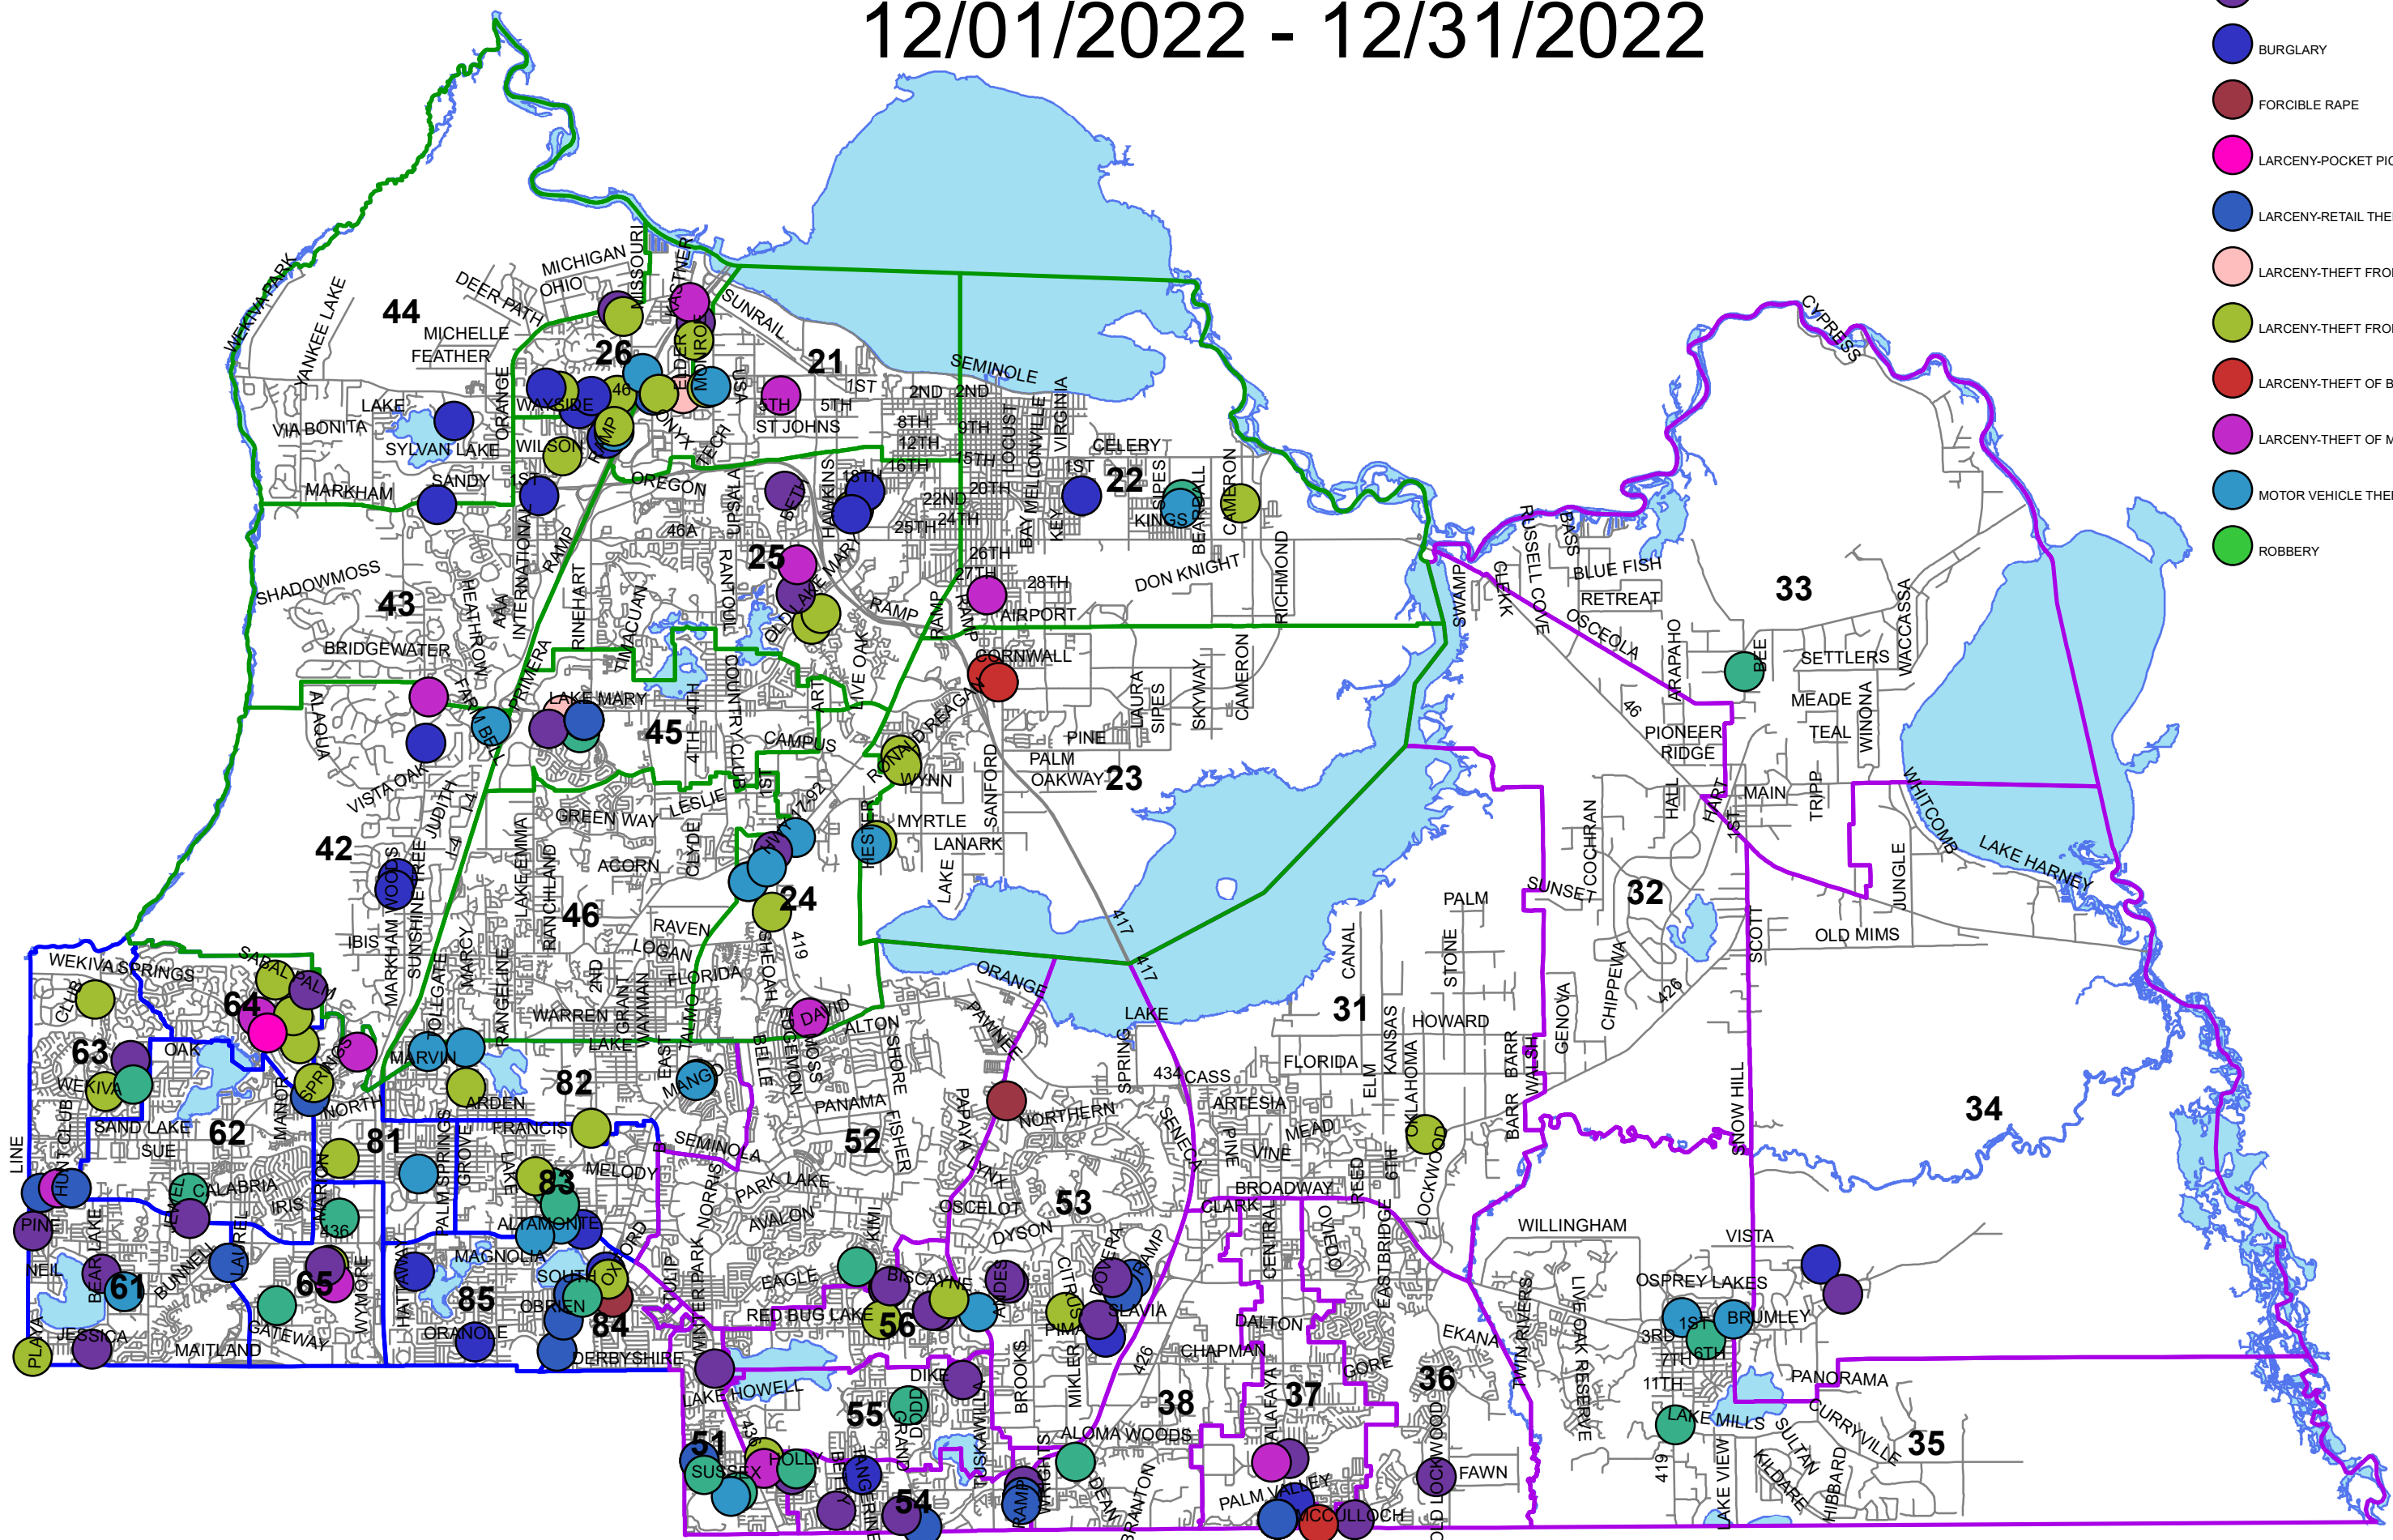

Part I Crimes

12/01/2022 - 12/31/2022

- AGGRAVATED ASSAULT
- ALL OTHER LARCENY
- BURGLARY
- FORCIBLE RAPE
- LARCENY-POCKET PICKING
- LARCENY-RETAIL THEFT/SHOPLIFTING
- LARCENY-THEFT FROM BUILDING
- LARCENY-THEFT FROM MOTOR VEHICLE/NO PARTS
- LARCENY-THEFT OF BICYCLES
- LARCENY-THEFT OF MOTOR VEHICLE PARTS/ACCESSORIES
- MOTOR VEHICLE THEFT
- ROBBERY

This map does not include incidents for which addresses could not be verified, geocoded, or are related to a locked case.