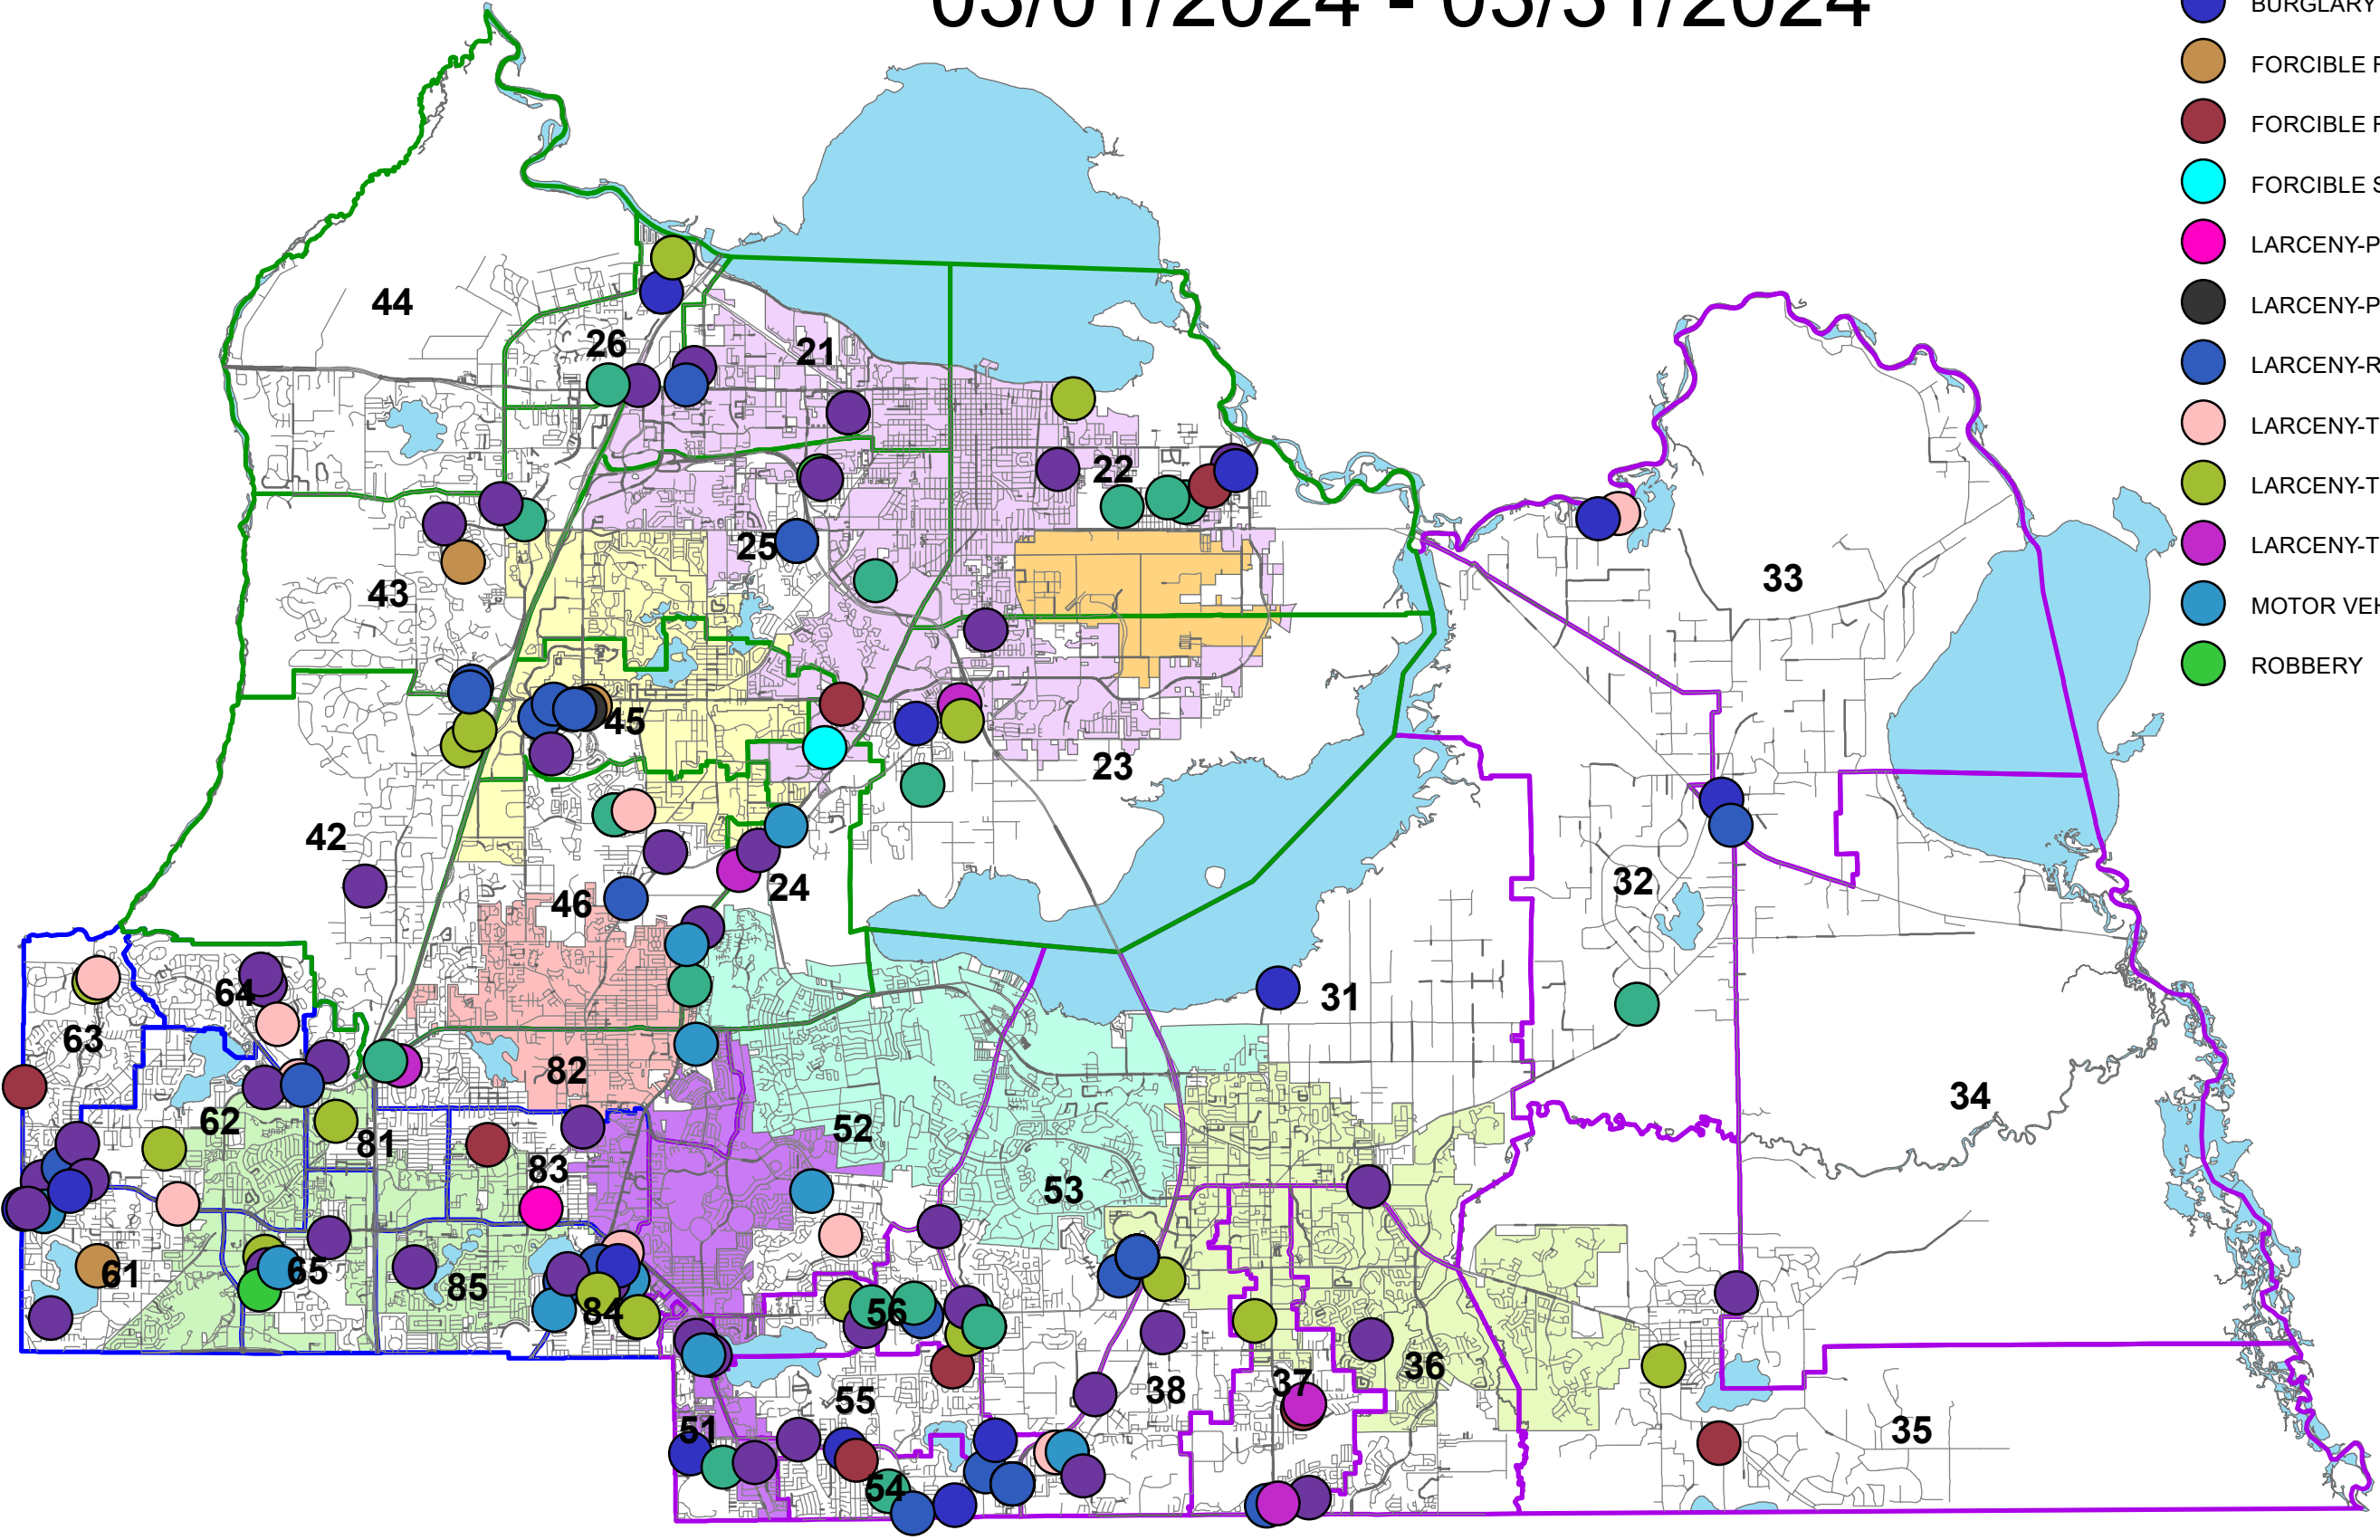

Part I Crimes

03/01/2024 - 03/31/2024

- AGGRAVATED ASSAULT
- ALL OTHER LARCENY
- BURGLARY
- FORCIBLE FONDLING
- FORCIBLE RAPE
- FORCIBLE SODOMY
- LARCENY-POCKET PICKING
- LARCENY-PURSE SNATCHING
- LARCENY-RETAIL THEFT/SHOPLIFTING
- LARCENY-THEFT FROM BUILDING
- LARCENY-THEFT FROM MOTOR VEHICLE/NO PARTS
- LARCENY-THEFT OF MOTOR VEHICLE PARTS/ACCESSORIES
- MOTOR VEHICLE THEFT
- ROBBERY

This map does not include incidents for which addresses could not be verified, geocoded, or are related to a locked case.