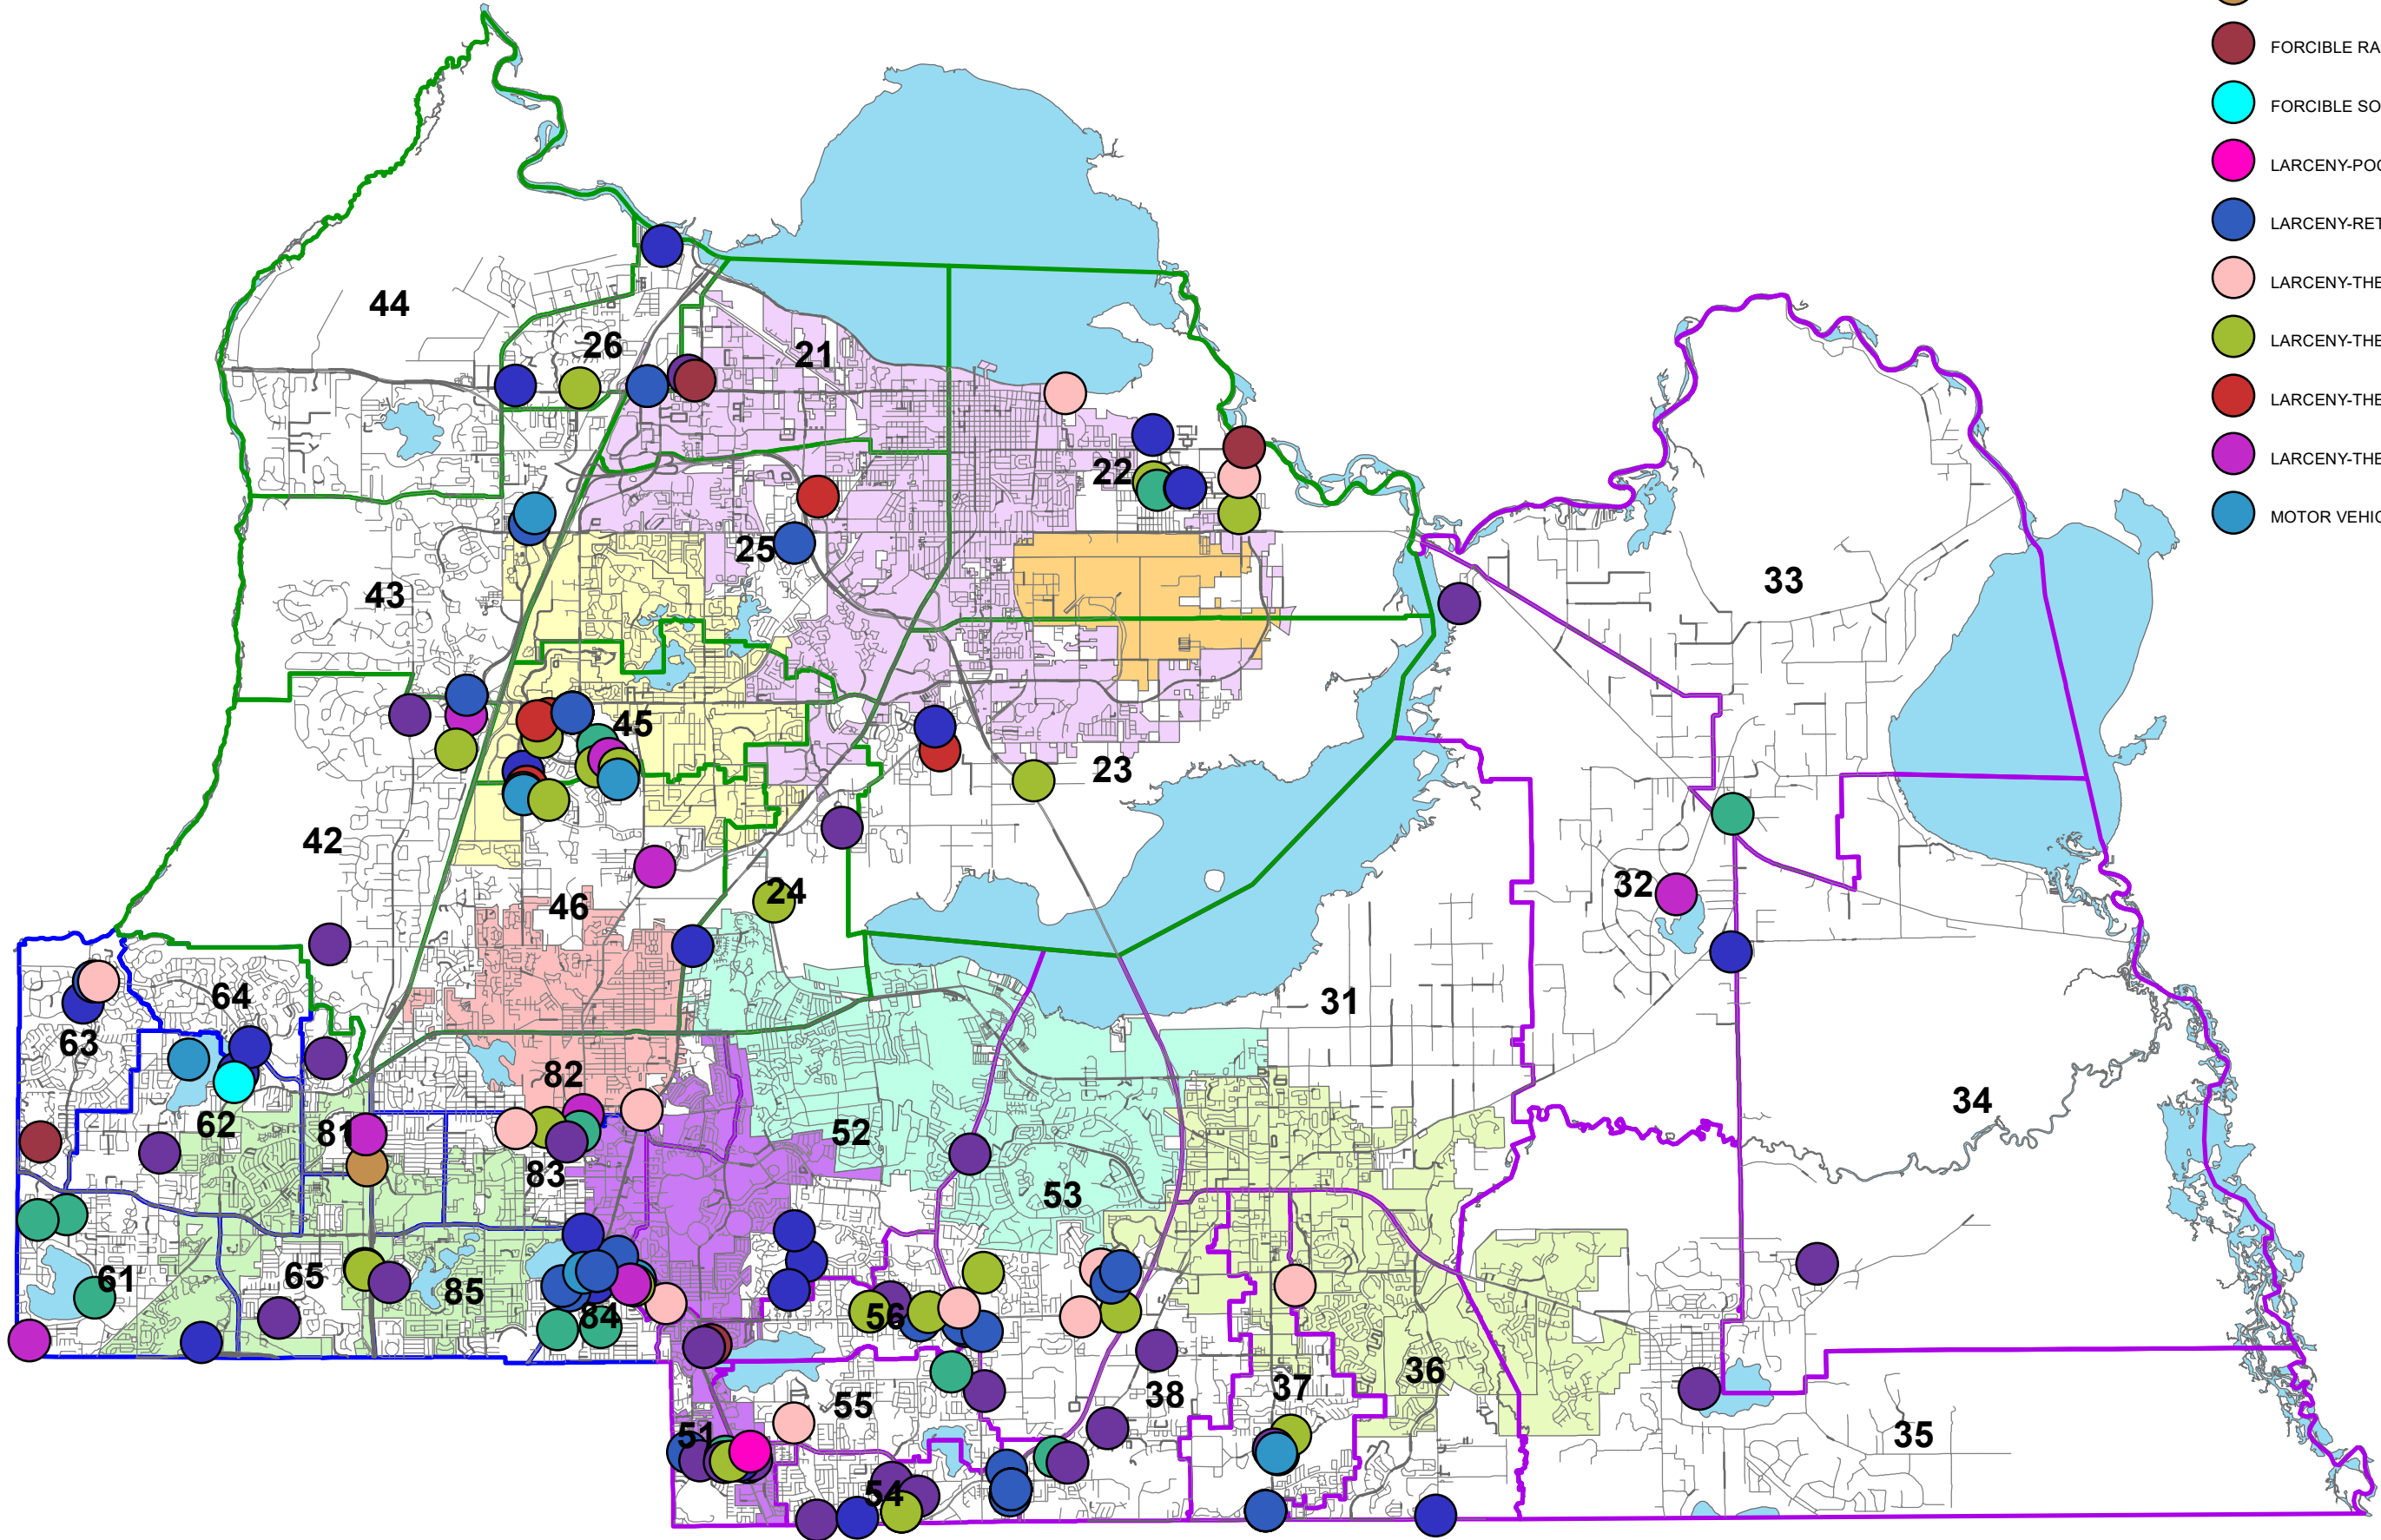

Part I Crimes

11/01/2023 - 11/30/2023

- AGGRAVATED ASSAULT
- ALL OTHER LARCENY
- BURGLARY
- FORCIBLE FONDLING
- FORCIBLE RAPE
- FORCIBLE SODOMY
- LARCENY-POCKET PICKING
- LARCENY-RETAIL THEFT/SHOPLIFTING
- LARCENY-THEFT FROM BUILDING
- LARCENY-THEFT FROM MOTOR VEHICLE/NO PARTS
- LARCENY-THEFT OF BICYCLES
- LARCENY-THEFT OF MOTOR VEHICLE PARTS/ACCESSORIES
- MOTOR VEHICLE THEFT

This map does not include incidents for which addresses could not be verified, geocoded, or are related to a locked case.