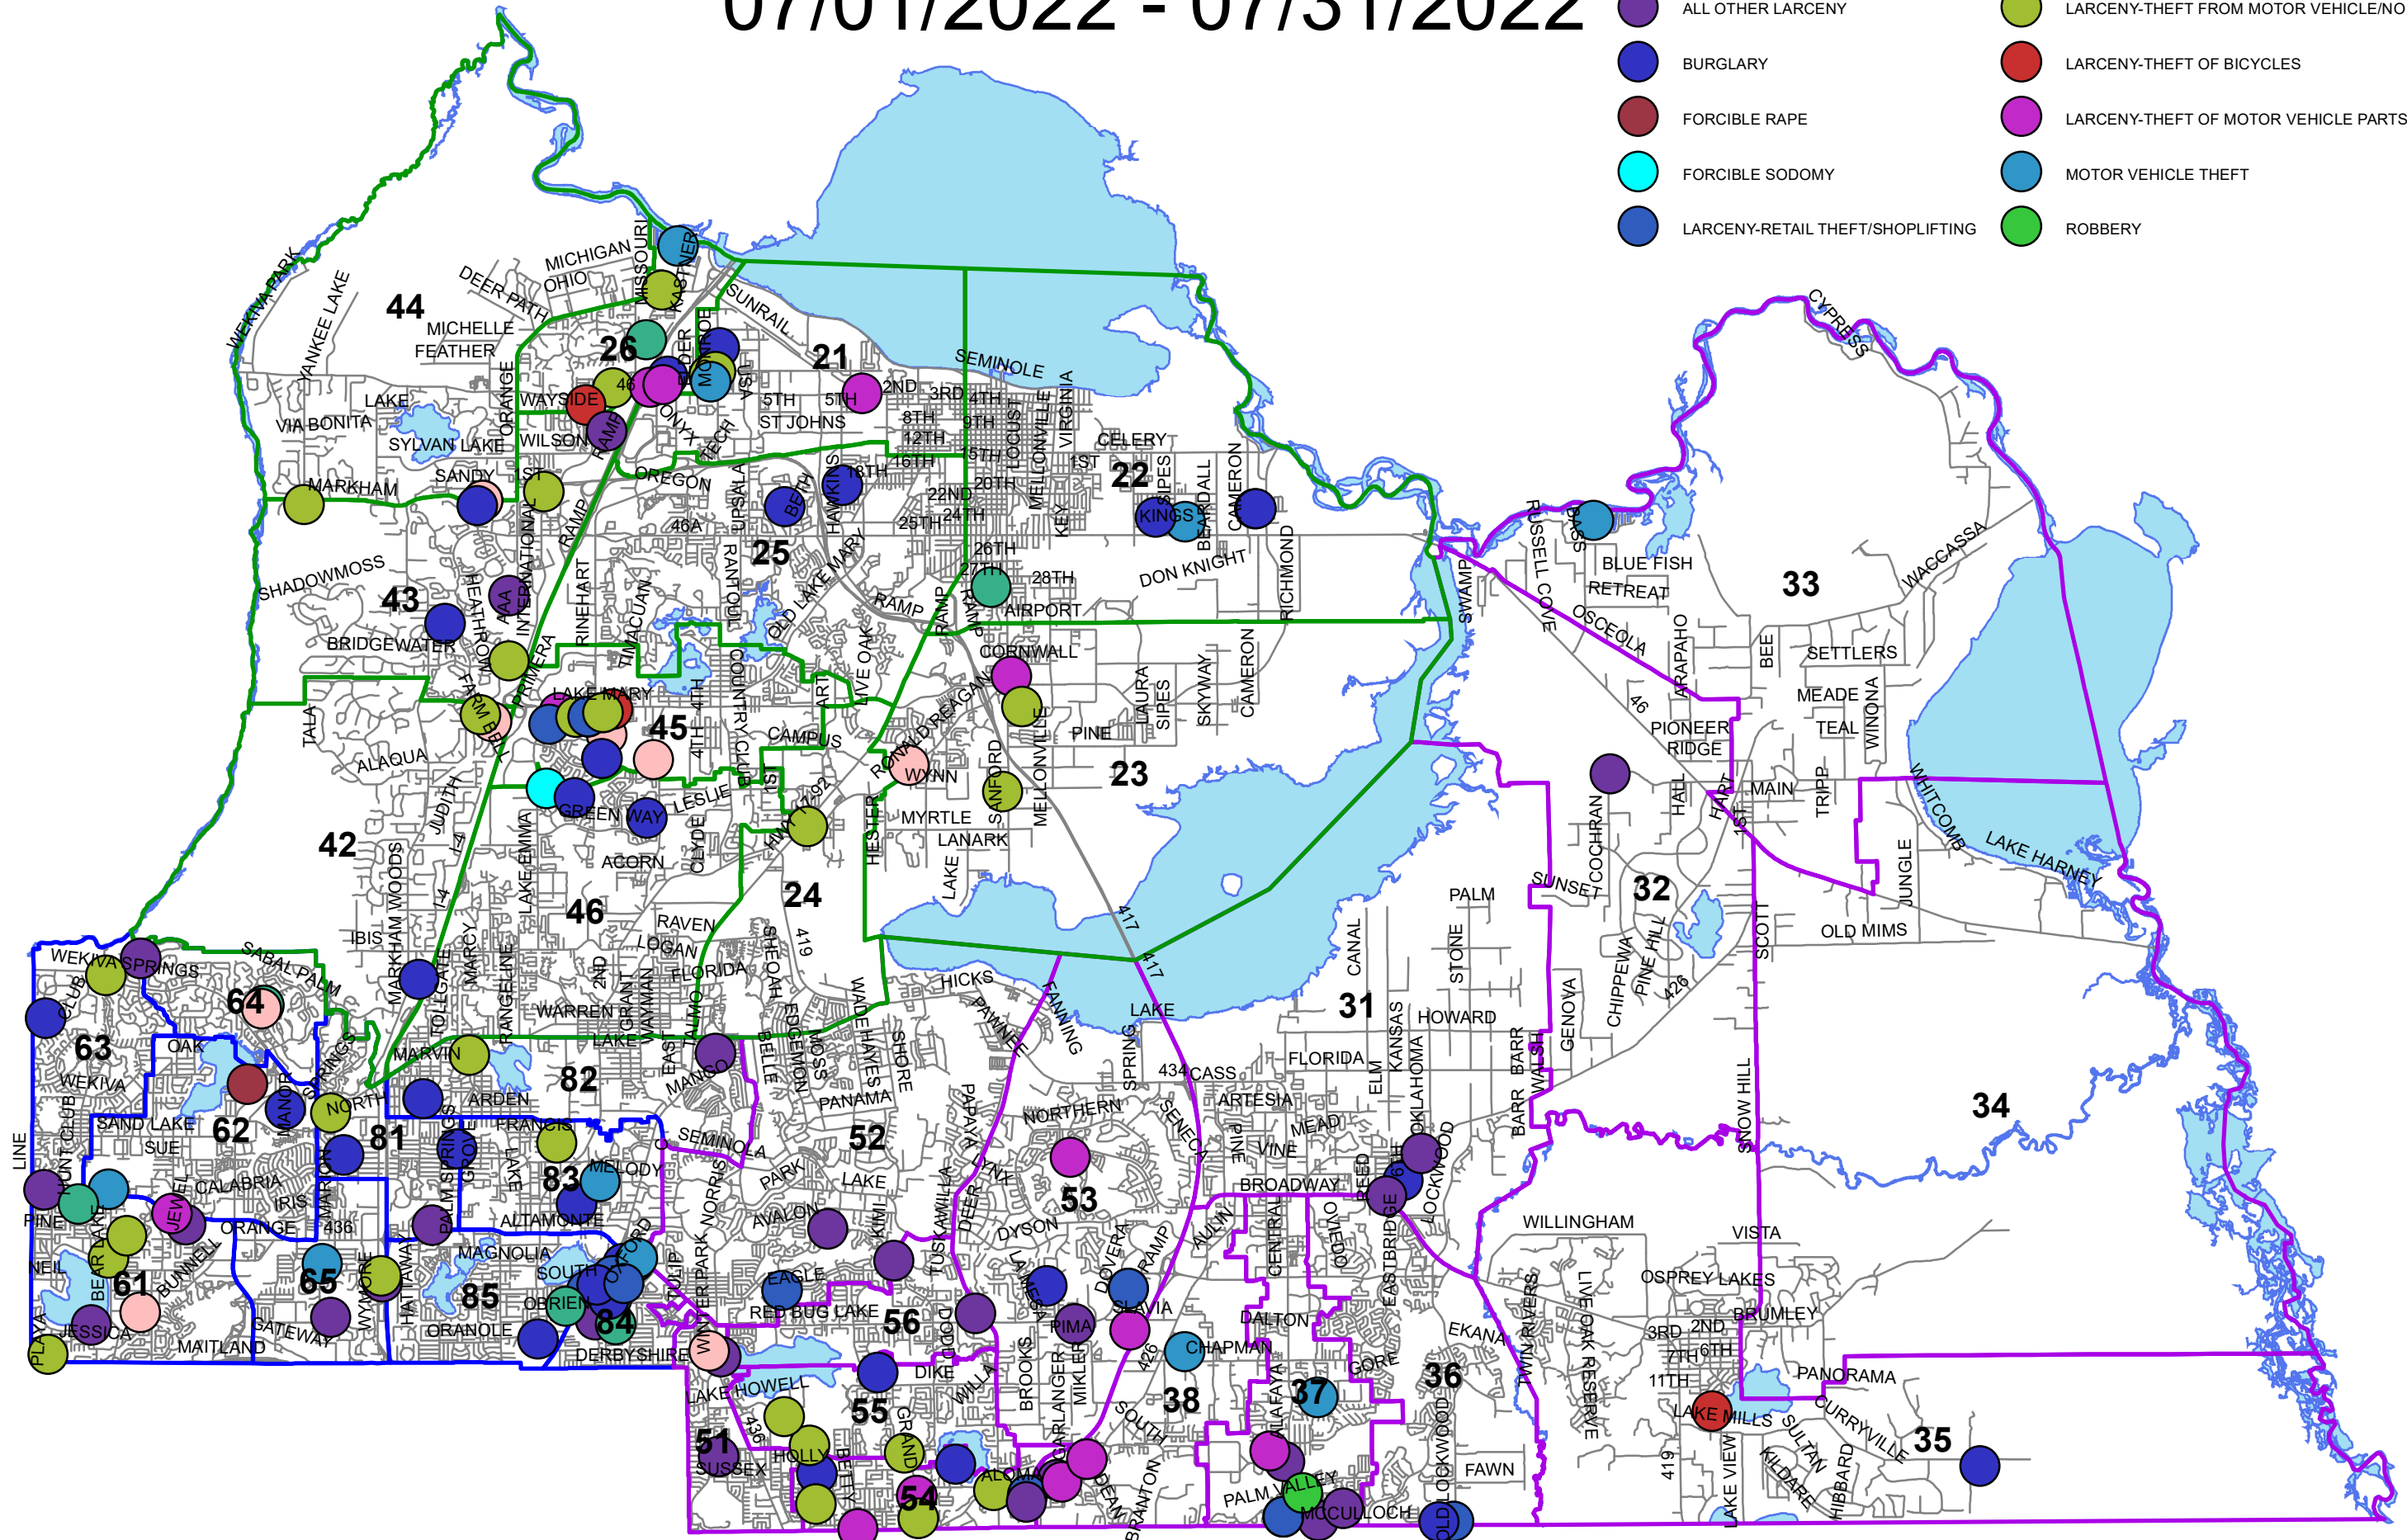

Part I Crimes

07/01/2022 - 07/31/2022

- AGGRAVATED ASSAULT
- ALL OTHER LARCENY
- BURGLARY
- FORCIBLE RAPE
- FORCIBLE SODOMY
- LARCENY-RETAIL THEFT/SHOPLIFTING
- LARCENY-THEFT FROM BUILDING
- LARCENY-THEFT FROM MOTOR VEHICLE/NO PARTS
- LARCENY-THEFT OF BICYCLES
- LARCENY-THEFT OF MOTOR VEHICLE PARTS/ACCESSORIES
- MOTOR VEHICLE THEFT
- ROBBERY

This map does not include incidents for which addresses could not be verified, geocoded, or are related to a locked case.