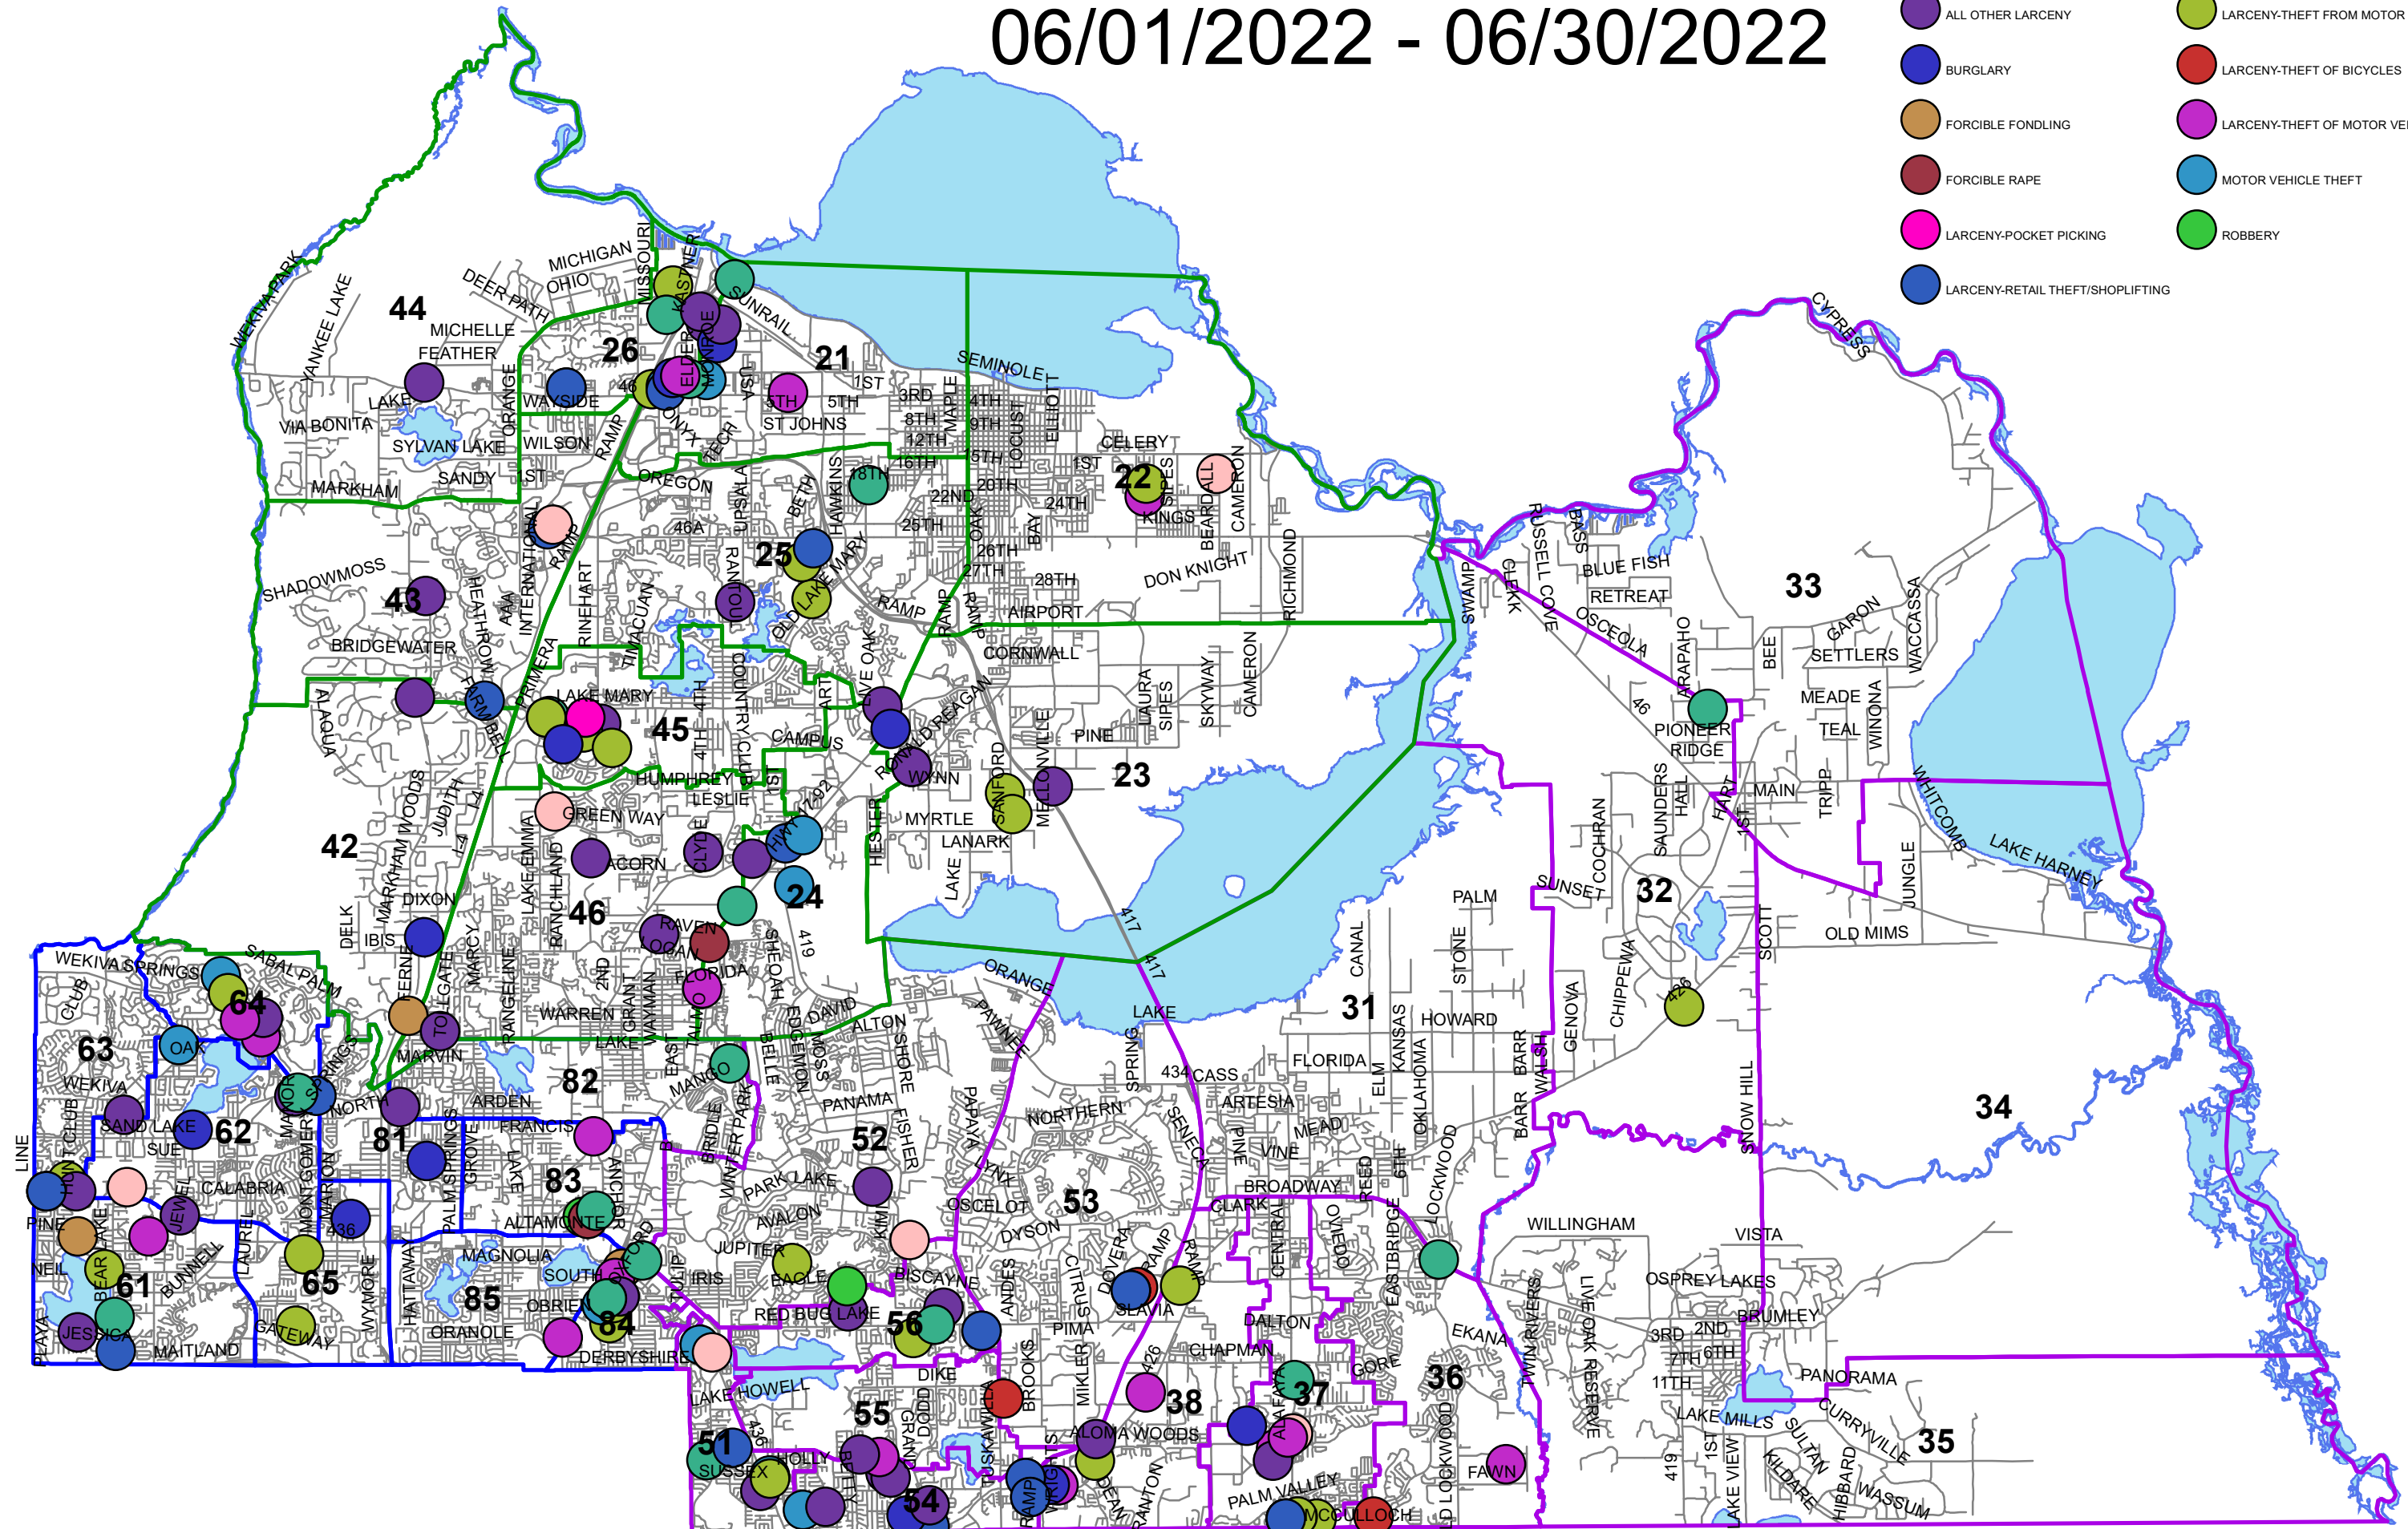

# Part I Crimes

## 06/01/2022 - 06/30/2022

- AGGRAVATED ASSAULT
- ALL OTHER LARCENY
- BURGLARY
- FORCIBLE FONDLING
- FORCIBLE RAPE
- LARCENY-POCKET PICKING
- LARCENY-RETAIL THEFT/SHOPLIFTING
- LARCENY-THEFT FROM BUILDING
- LARCENY-THEFT FROM MOTOR VEHICLE/NO PARTS
- LARCENY-THEFT OF BICYCLES
- LARCENY-THEFT OF MOTOR VEHICLE PARTS/ACCESSORIES
- MOTOR VEHICLE THEFT
- ROBBERY

This map does not include incidents for which addresses could not be verified, geocoded, or are related to a locked case.