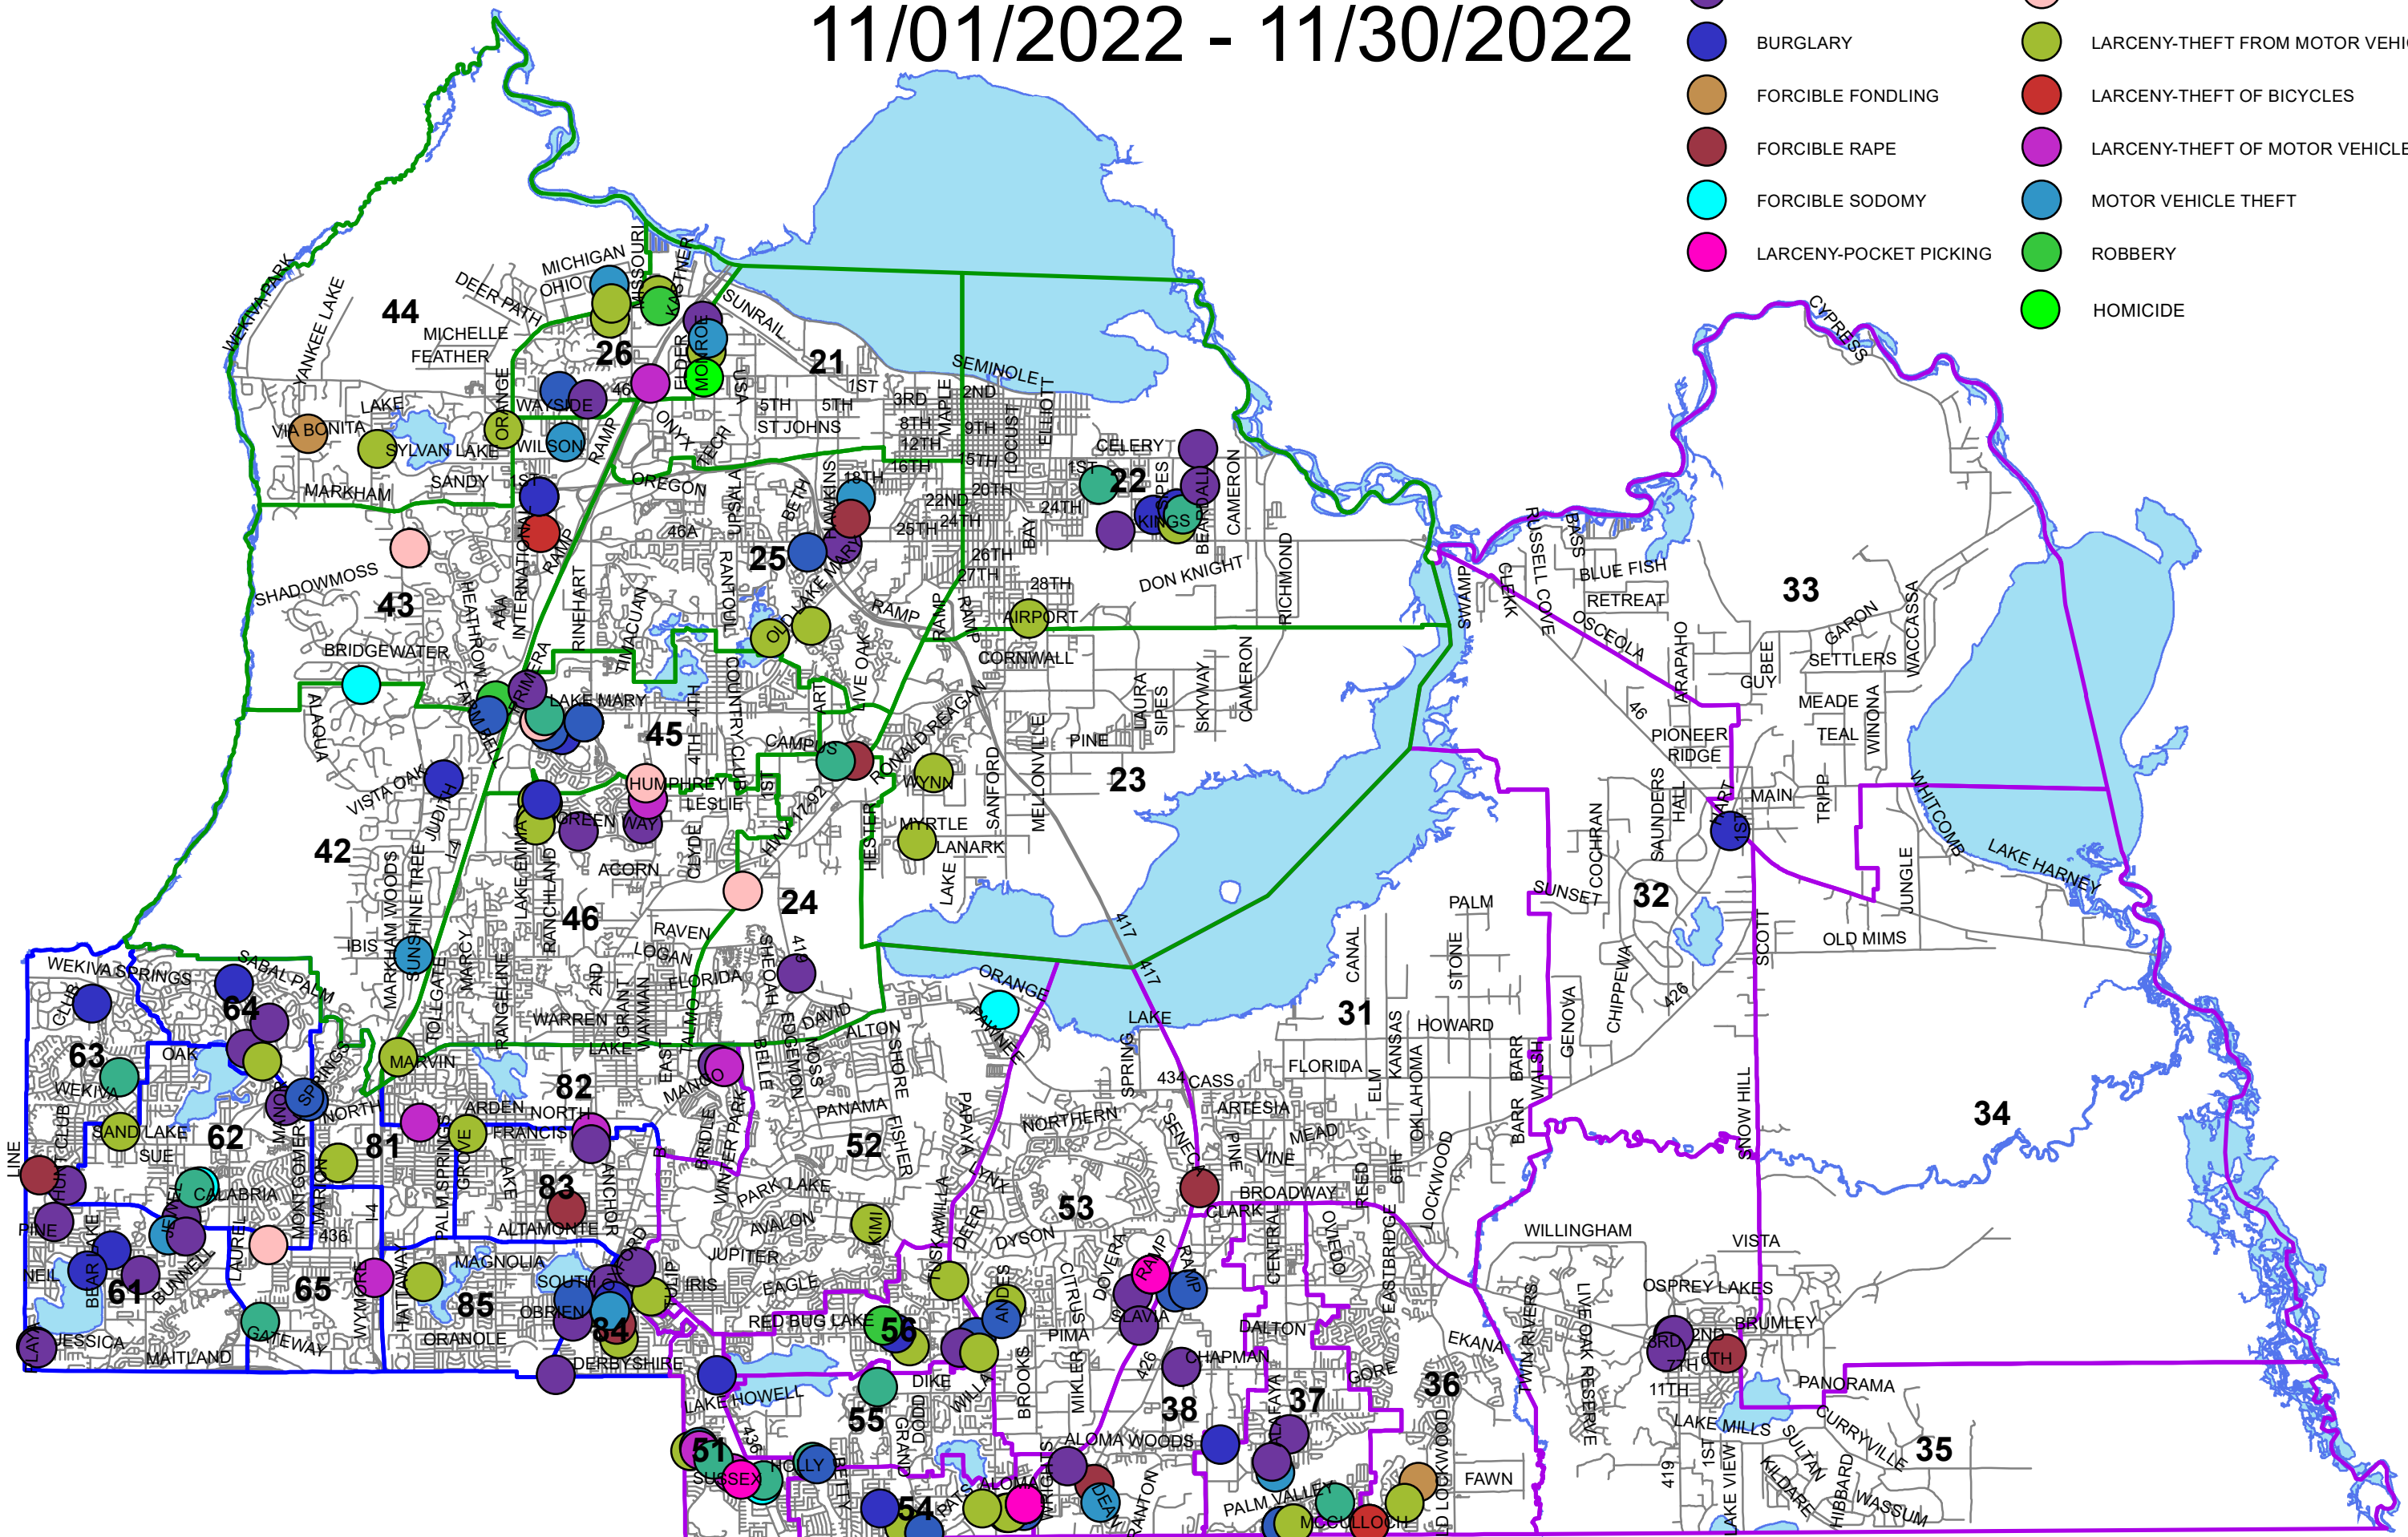

# Part I Crimes

## 11/01/2022 - 11/30/2022

- AGGRAVATED ASSAULT
- LARCENY-RETAIL THEFT/SHOPLIFTING
- ALL OTHER LARCENY
- LARCENY-THEFT FROM BUILDING
- BURGLARY
- LARCENY-THEFT FROM MOTOR VEHICLE/NO PARTS
- FORCIBLE FONDLING
- LARCENY-THEFT OF BICYCLES
- FORCIBLE RAPE
- LARCENY-THEFT OF MOTOR VEHICLE PARTS/ACCESSORIES
- FORCIBLE SODOMY
- MOTOR VEHICLE THEFT
- LARCENY-POCKET PICKING
- ROBBERY
- HOMICIDE

This map does not include incidents for which addresses could not be verified, geocoded, or are related to a locked case.