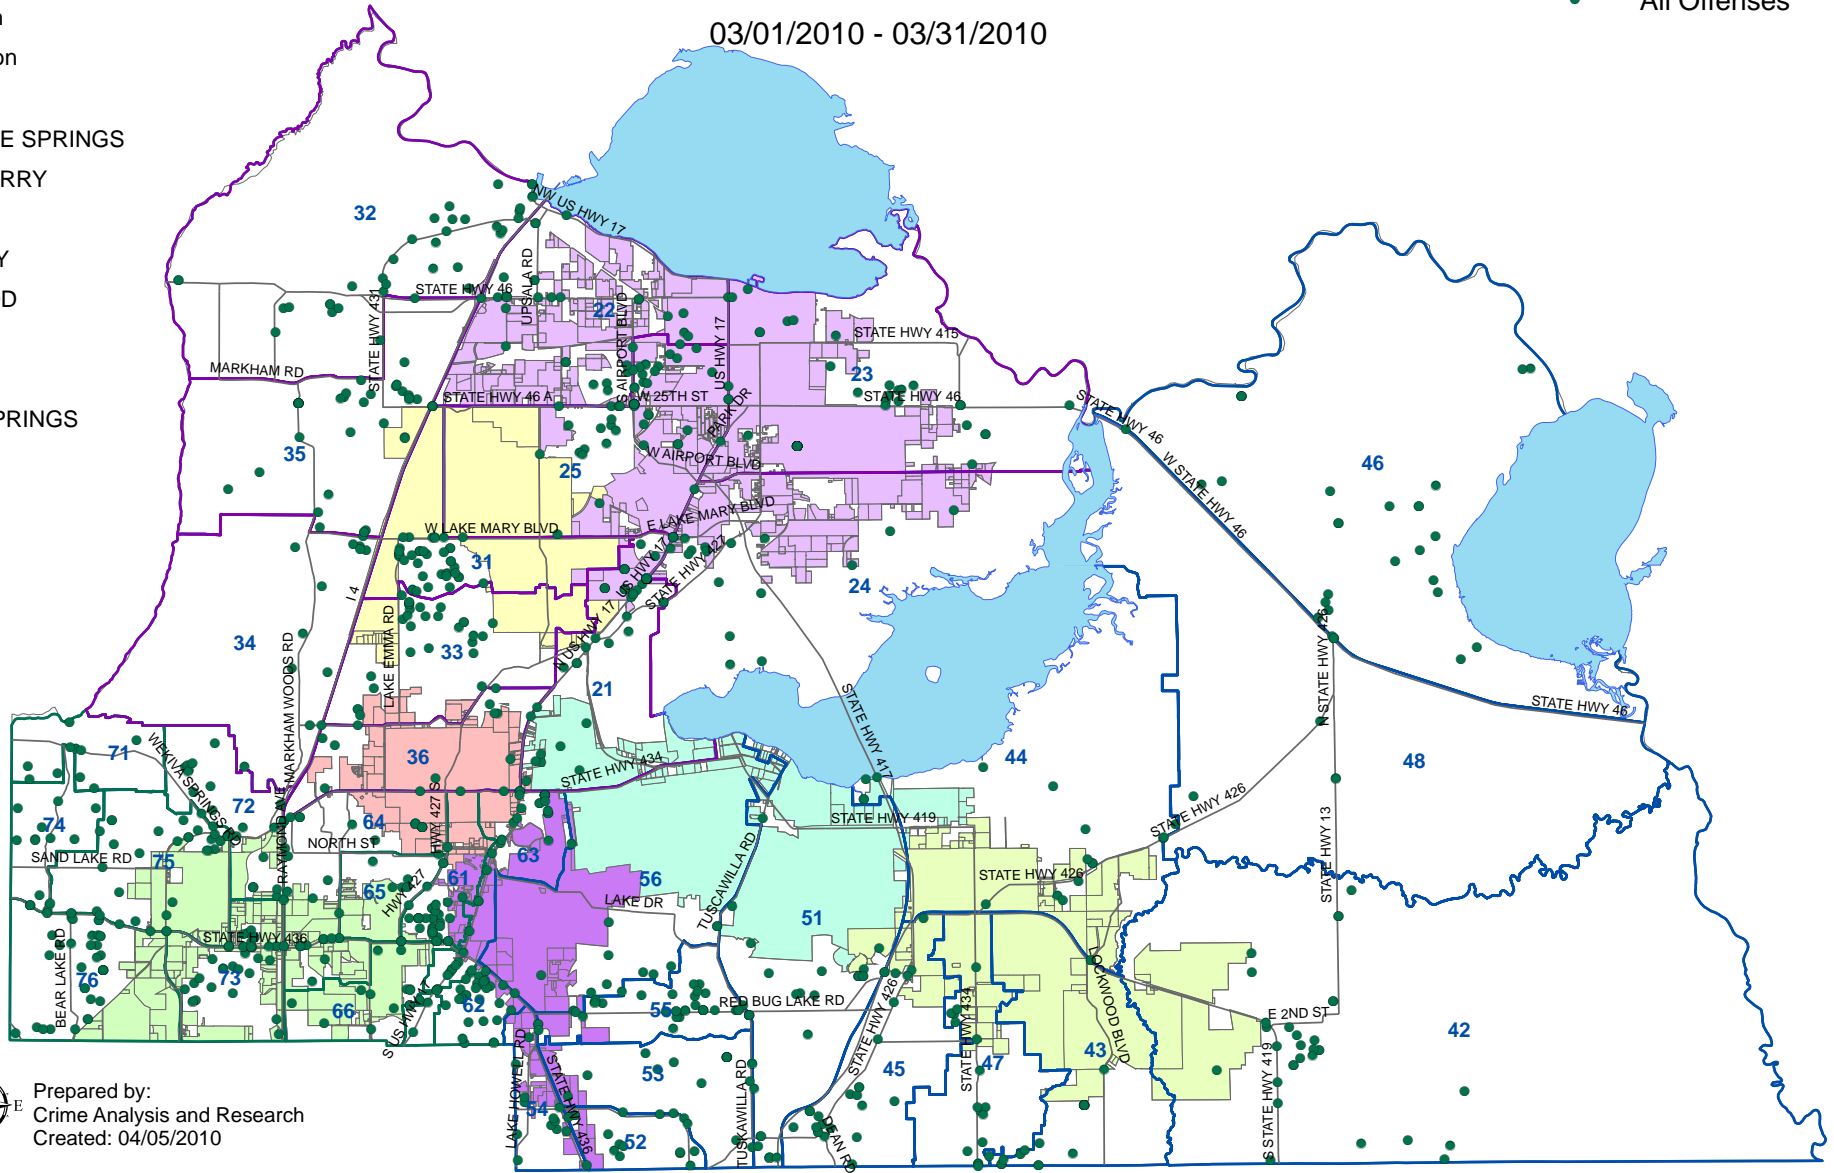

Seminole County Sheriff's Office All Offenses

03/01/2010 - 03/31/2010

• All Offenses

Regions

- North Region
- East Region
- South Region

Municipalities

- ALTAMONTE SPRINGS
- CASSELBERRY
- COUNTY
- LAKE MARY
- LONGWOOD
- OVIEDO
- SANFORD
- WINTER SPRINGS

Prepared by:
Crime Analysis and Research
Created: 04/05/2010

Please note that this map does not include incidents in which addresses could not be verified or geocoded.