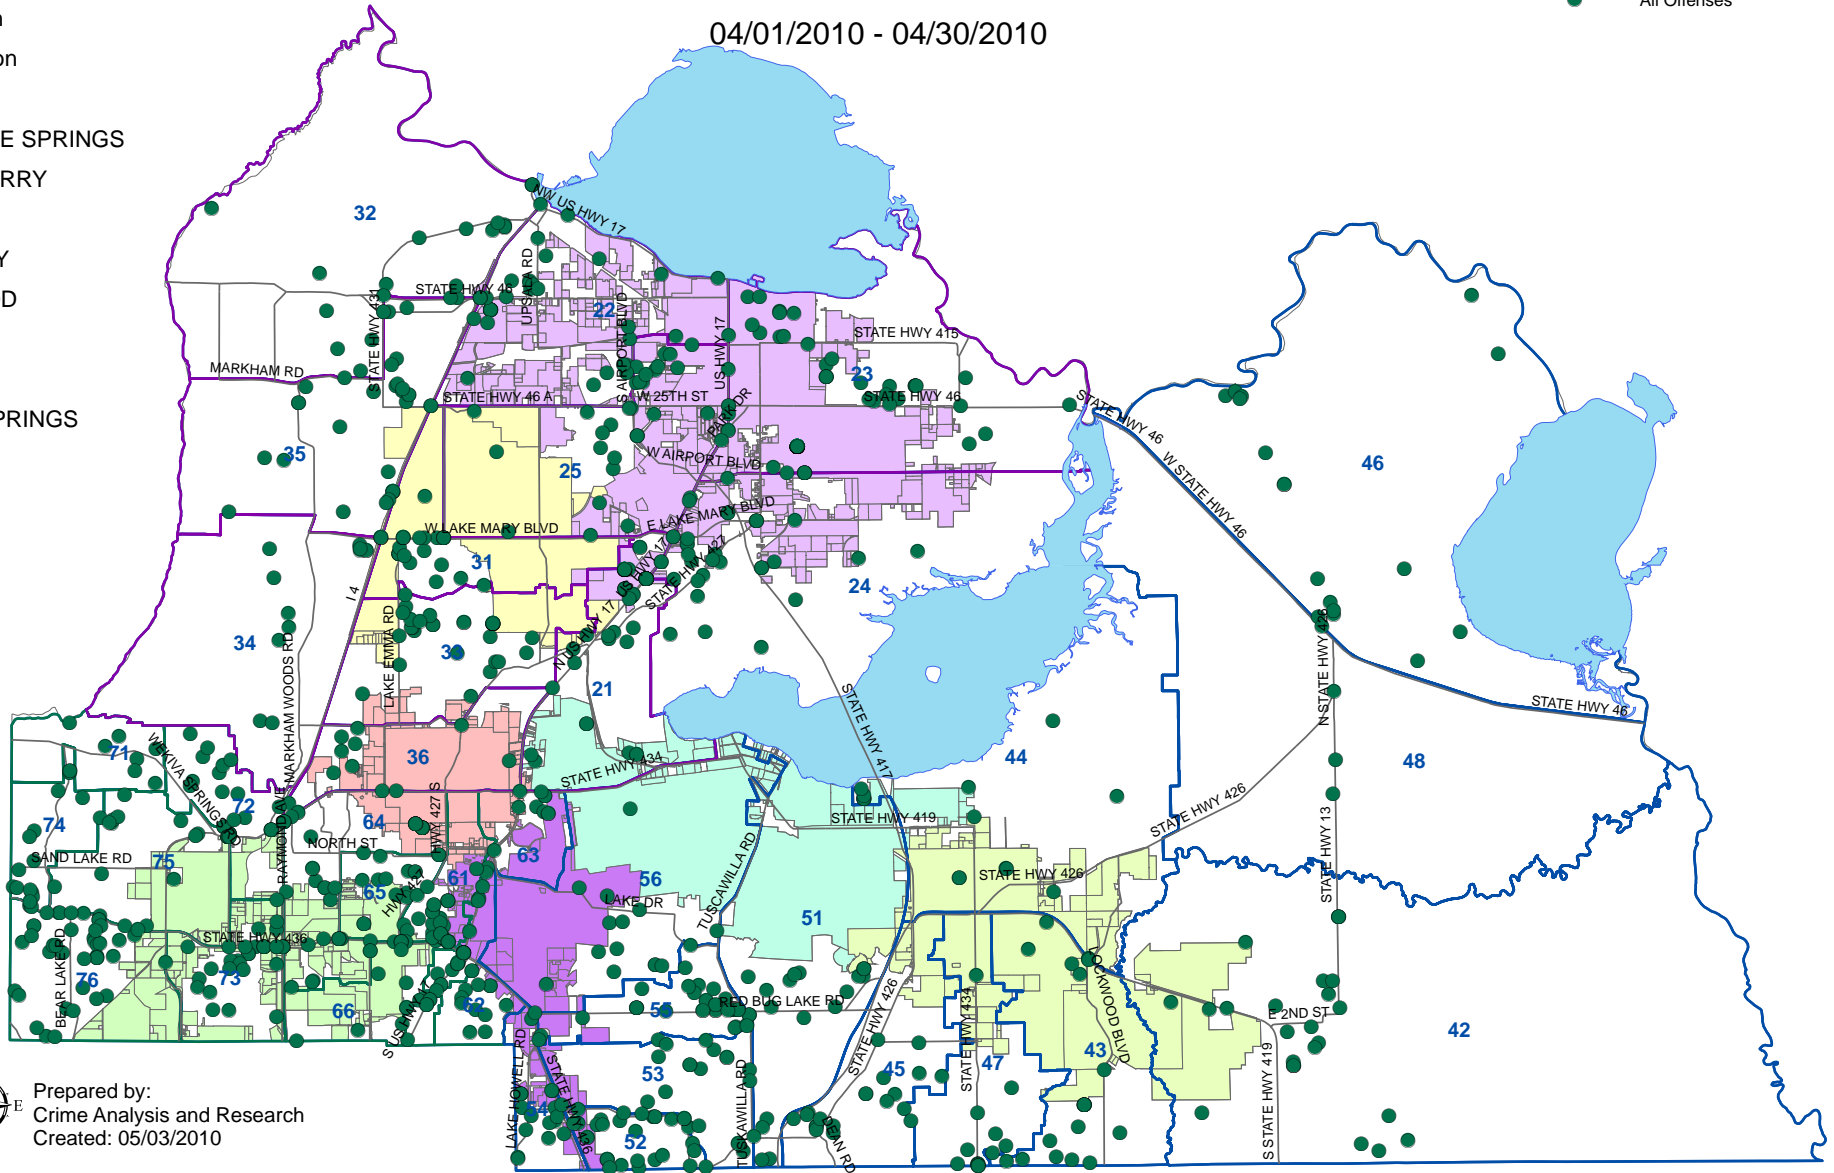

Seminole County Sheriff's Office All Offenses

04/01/2010 - 04/30/2010

● All Offenses

Regions

- North Region
- East Region
- South Region

Municipalities

- ALTAMONTE SPRINGS
- CASSELBERRY
- COUNTY
- LAKE MARY
- LONGWOOD
- OVIEDO
- SANFORD
- WINTER SPRINGS

Prepared by:
Crime Analysis and Research
Created: 05/03/2010

Please note that this map does not include incidents in which addresses could not be verified or geocoded.