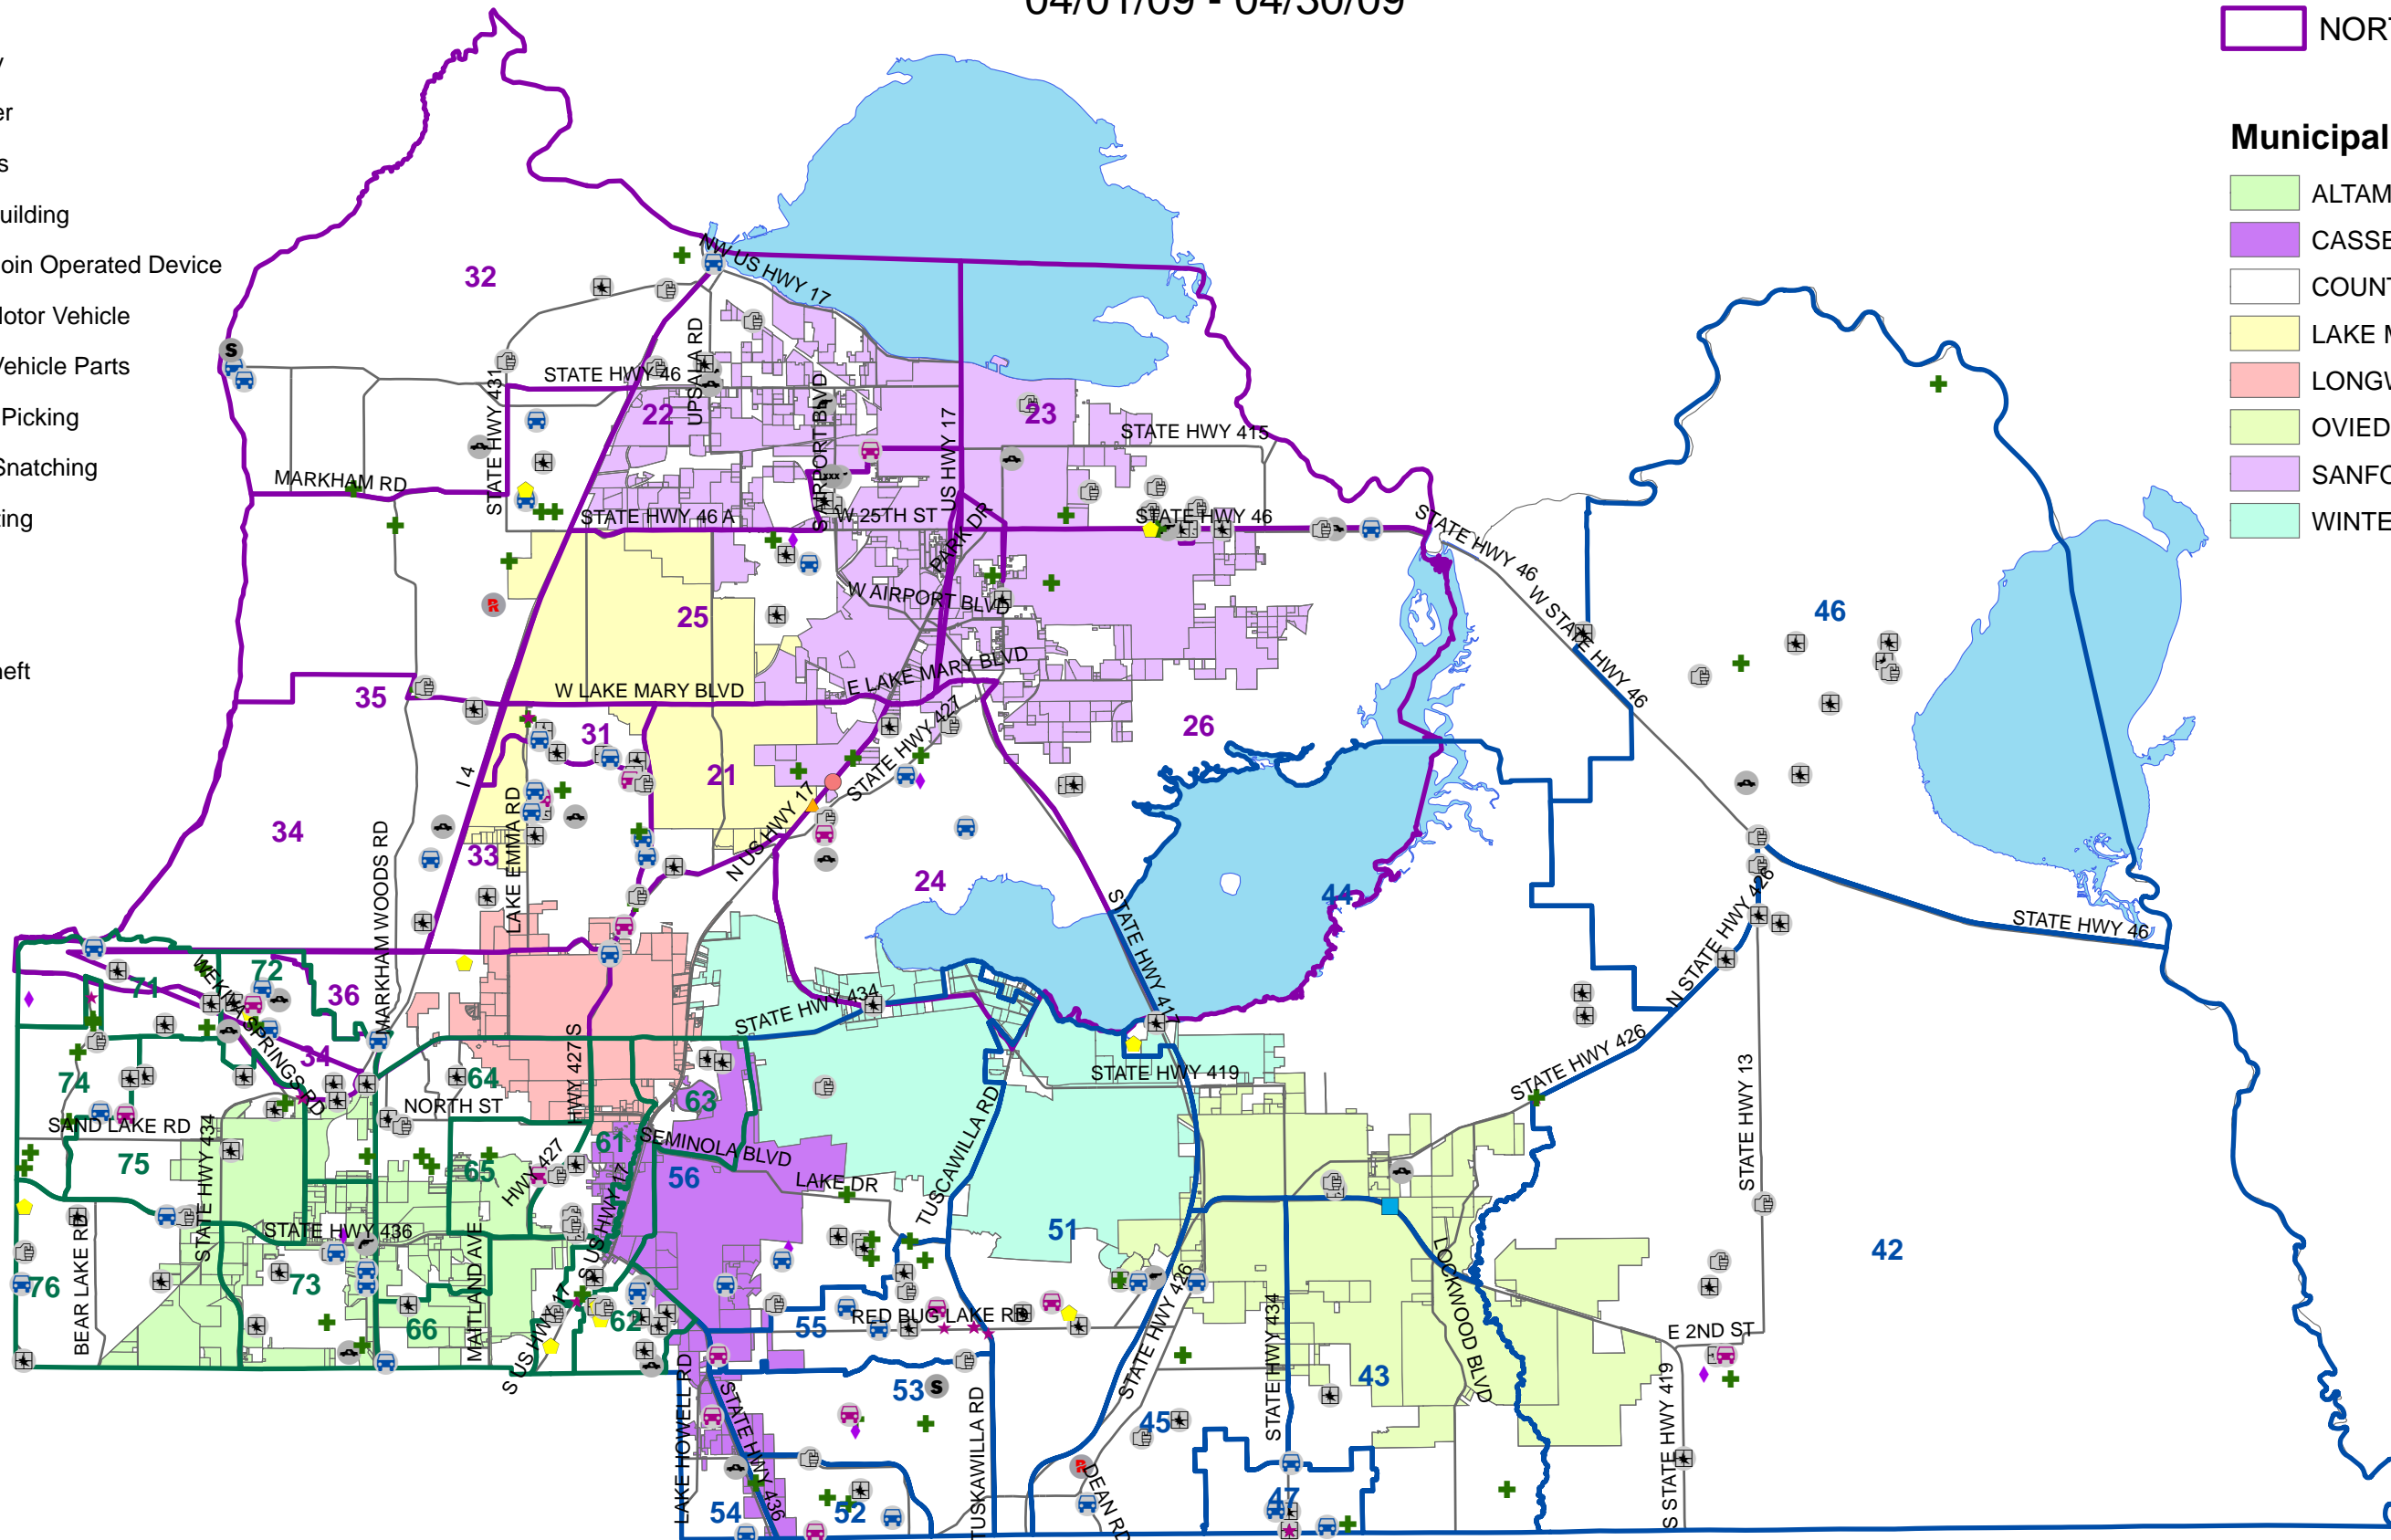

Seminole County Sheriff's Office

Part I Crimes

04/01/09 - 04/30/09

Regions

- SOUTH REGION
- EAST REGION
- NORTH REGION

Municipalities

- ALTAMONTE SPRINGS
- CASSELBERRY
- COUNTY
- LAKE MARY
- LONGWOOD
- OVIEDO
- SANFORD
- WINTER SPRINGS

Part I Crimes

- Ⓜ Aggravated Assault
- Ⓢ Forcible Fondling
- Ⓡ Forcible Rape
- ⓈⓈⓈ Forcible Sodomy
- + Larceny, All Other
- ♦ Larceny, Bicycles
- ♦ Larceny, From Building
- ▲ Larceny, From Coin Operated Device
- Ⓜ Larceny, From Motor Vehicle
- Ⓜ Larceny, Motor Vehicle Parts
- Larceny, Pocket Picking
- Larceny, Purse Snatching
- ★ Larceny, Shoplifting
- Ⓜ Robbery
- Ⓜ Burglary
- Ⓜ Motor Vehicle Theft