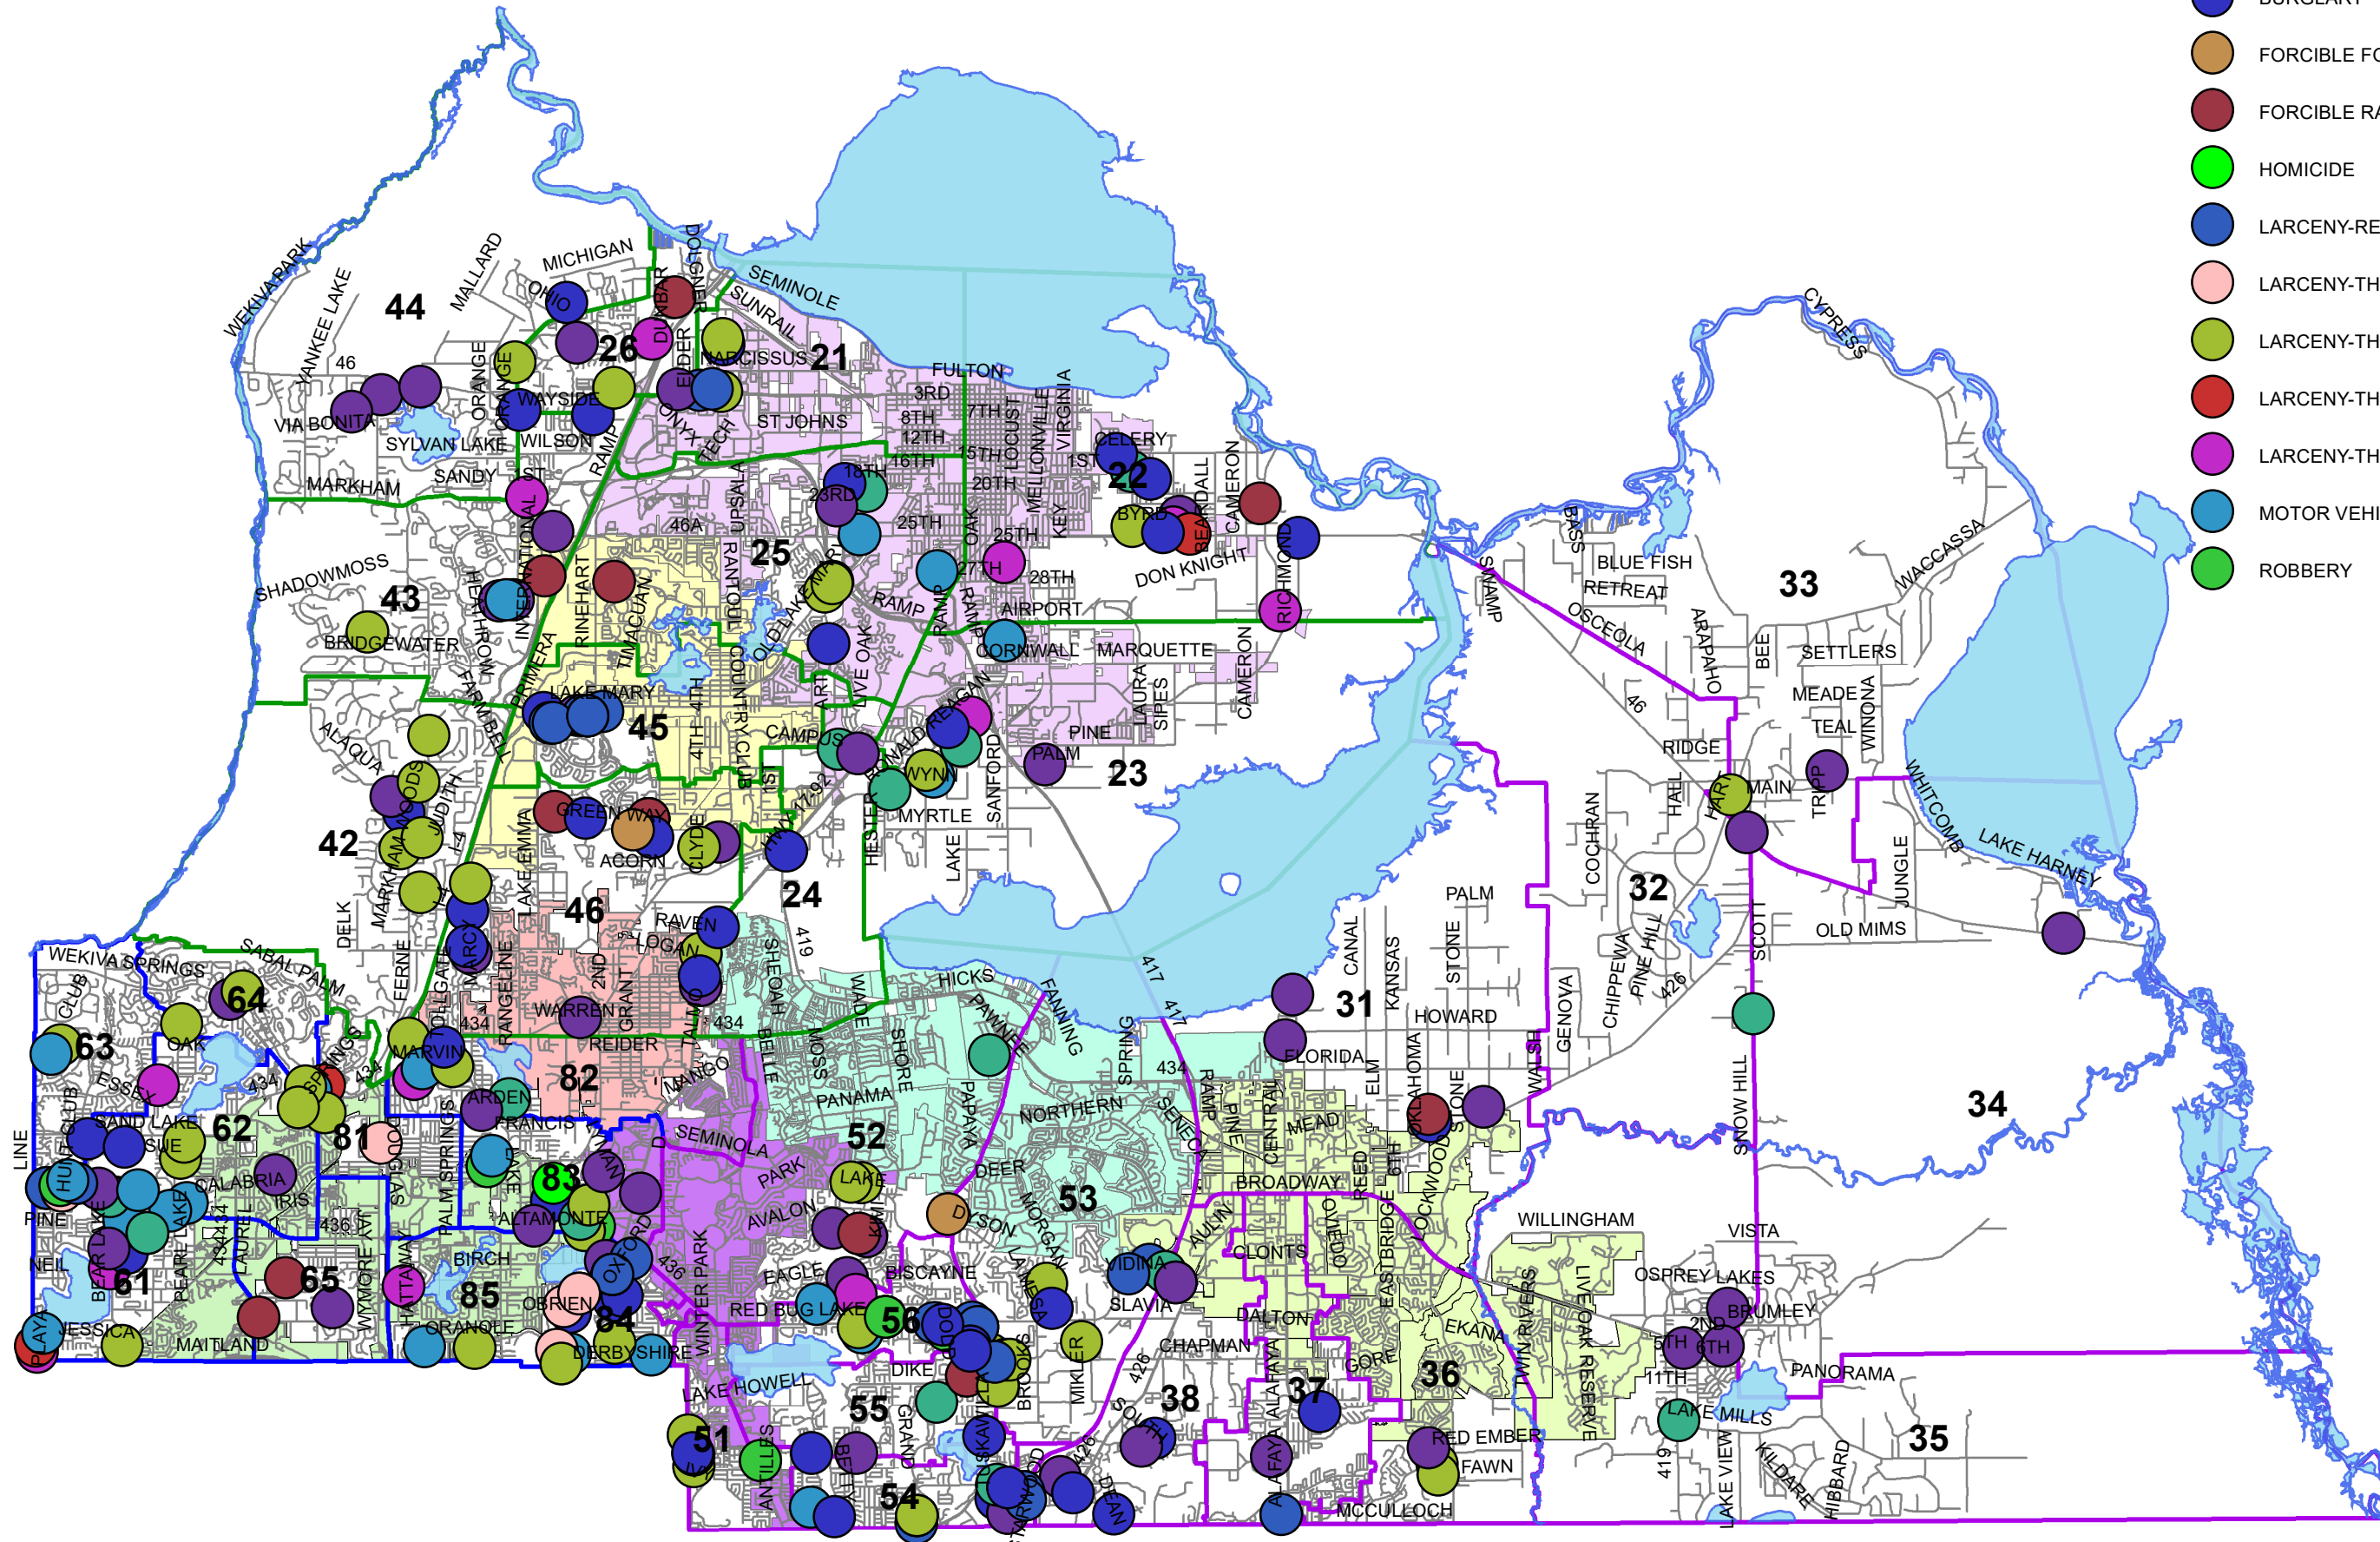

PART I CRIMES

09/01/18 - 09/30/18

- AGGRAVATED ASSAULT
- ALL OTHER LARCENY
- BURGLARY
- FORCIBLE FONDLING
- FORCIBLE RAPE
- HOMICIDE
- LARCENY-RETAIL THEFT/SHOPLIFTING
- LARCENY-THEFT FROM BUILDING
- LARCENY-THEFT FROM MOTOR VEHICLE/NO PARTS
- LARCENY-THEFT OF BICYCLES
- LARCENY-THEFT OF MOTOR VEHICLE PARTS/ACCESSORIES
- MOTOR VEHICLE THEFT
- ROBBERY

This map does not include incidents for which addresses could not be verified or geocoded.