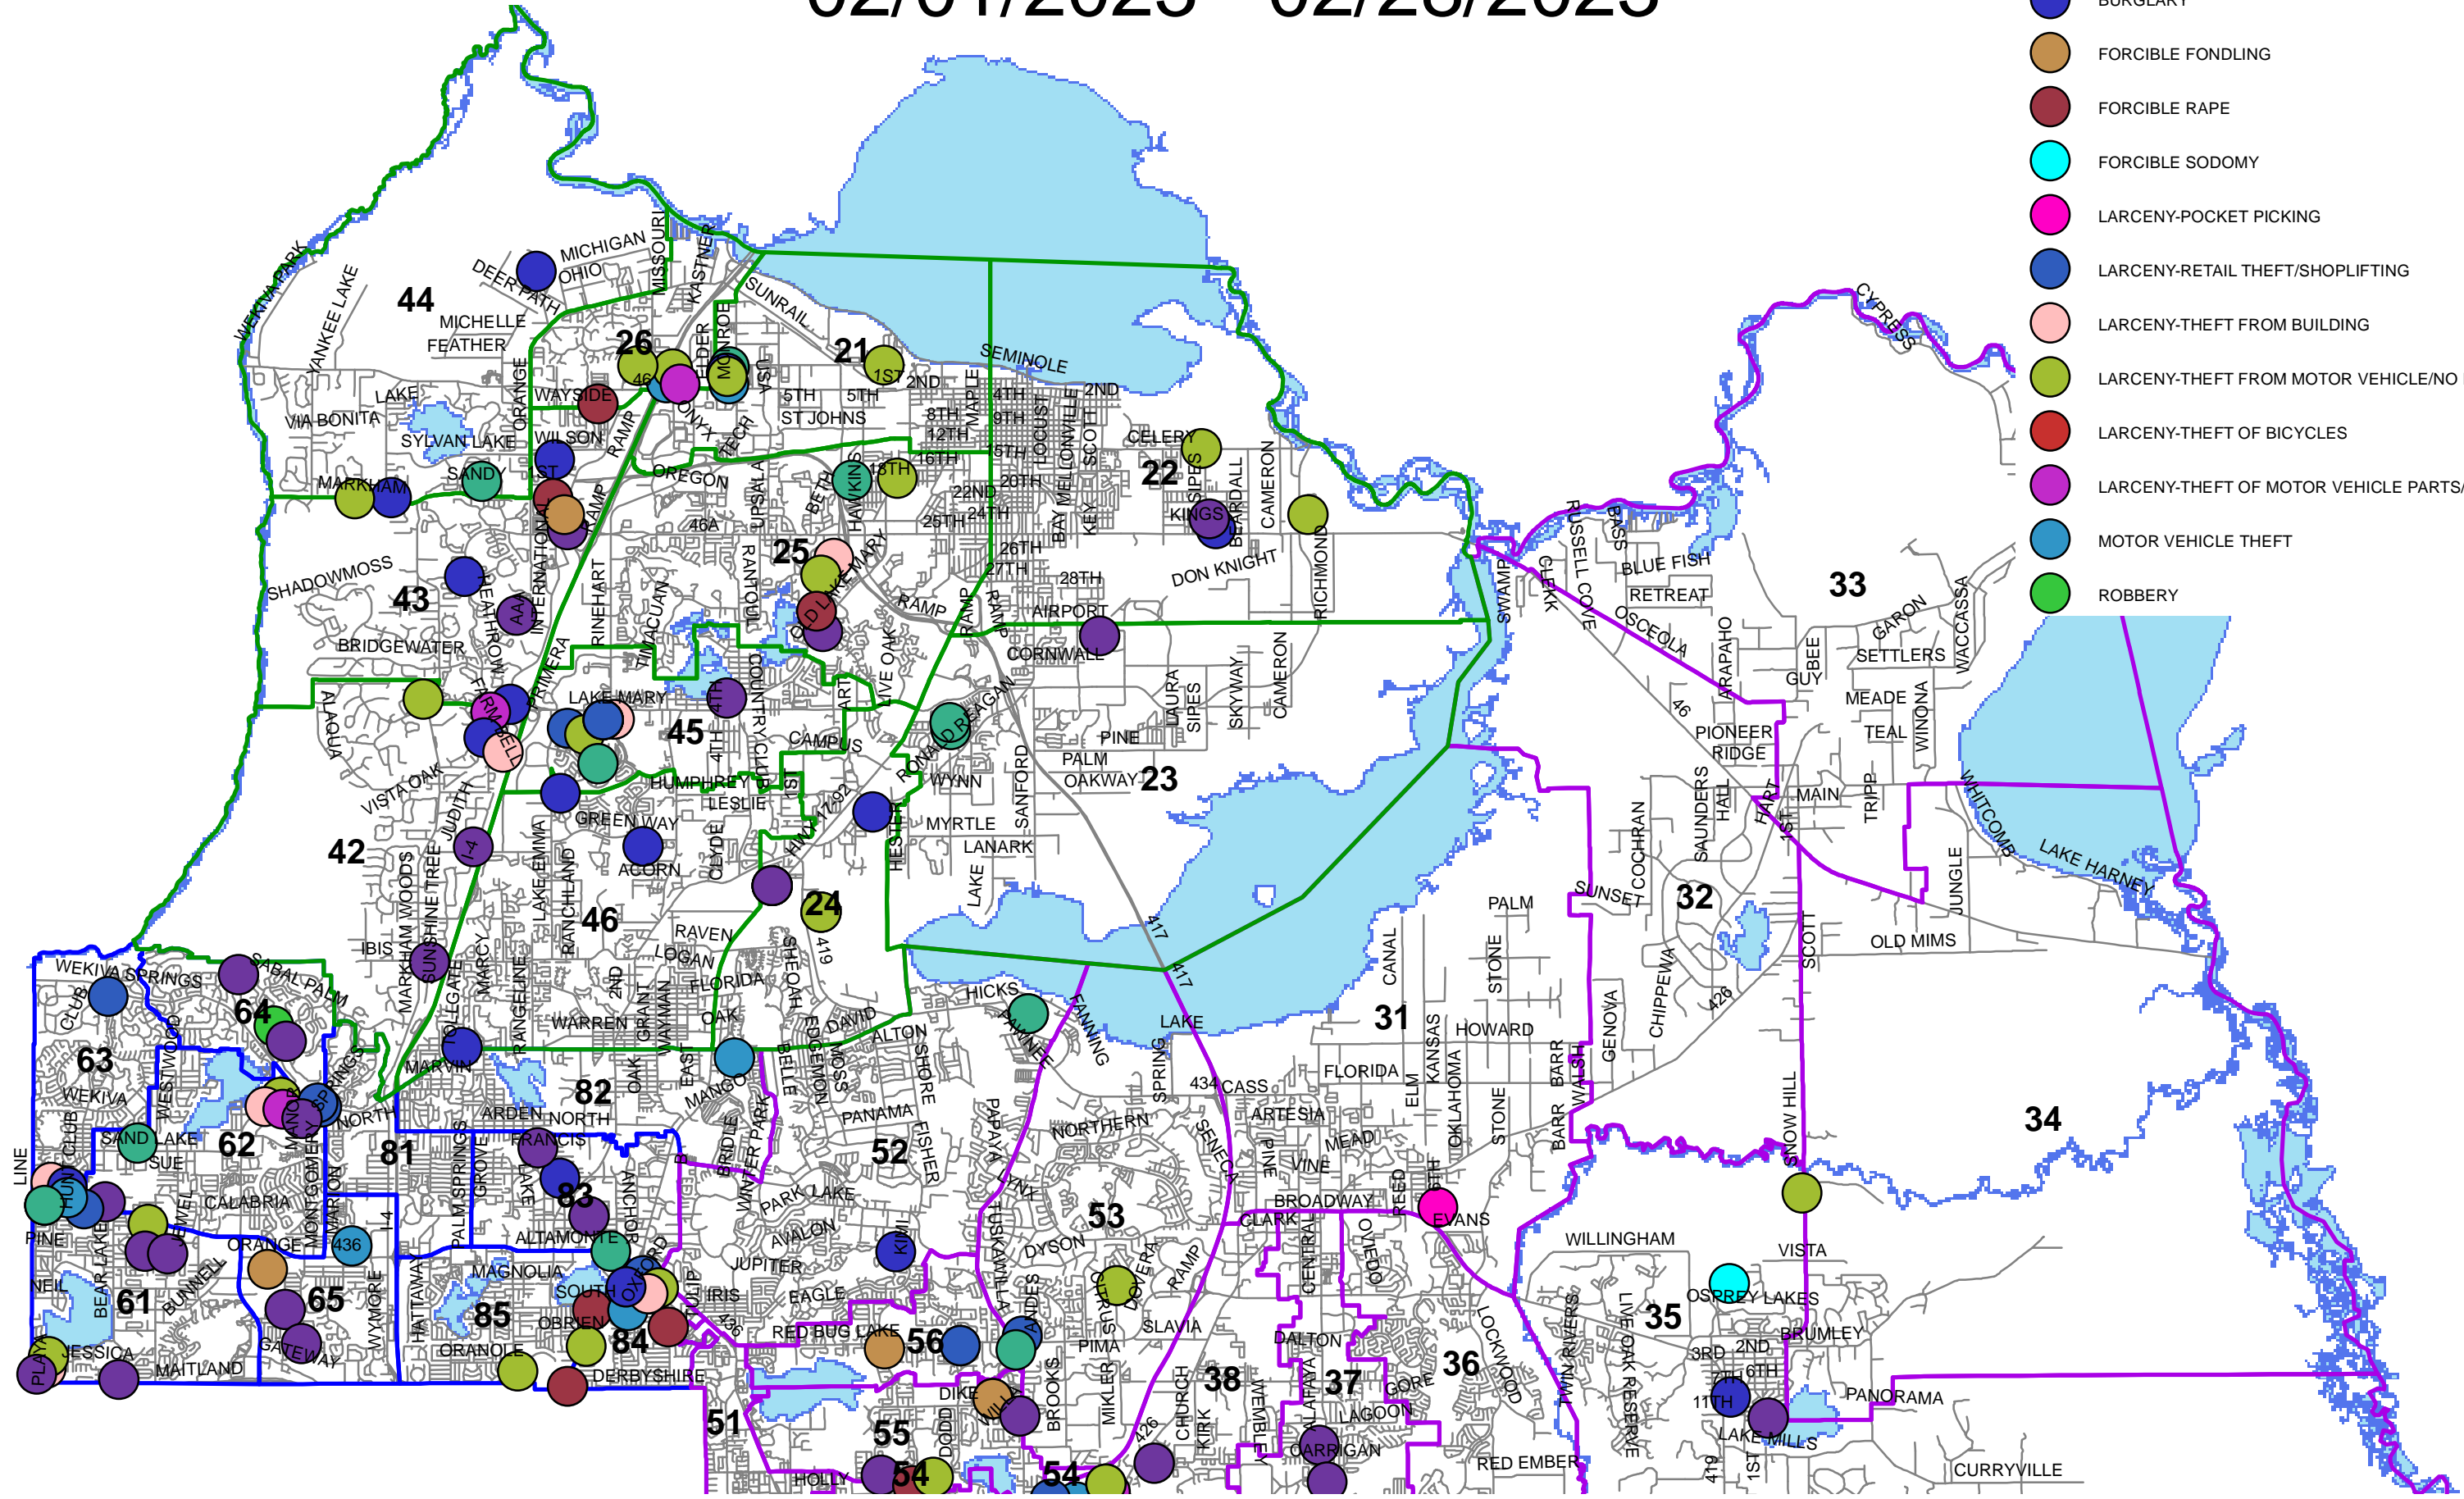

Part I Crimes

02/01/2023 - 02/28/2023

- AGGRAVATED ASSAULT
- ALL OTHER LARCENY
- BURGLARY
- FORCIBLE FONDLING
- FORCIBLE RAPE
- FORCIBLE SODOMY
- LARCENY-POCKET PICKING
- LARCENY-RETAIL THEFT/SHOPLIFTING
- LARCENY-THEFT FROM BUILDING
- LARCENY-THEFT FROM MOTOR VEHICLE/NO PARTS
- LARCENY-THEFT OF BICYCLES
- LARCENY-THEFT OF MOTOR VEHICLE PARTS/ACCESSORIES
- MOTOR VEHICLE THEFT
- ROBBERY

This map does not include incidents for which addresses could not be verified, geocoded, or are related to a locked case.