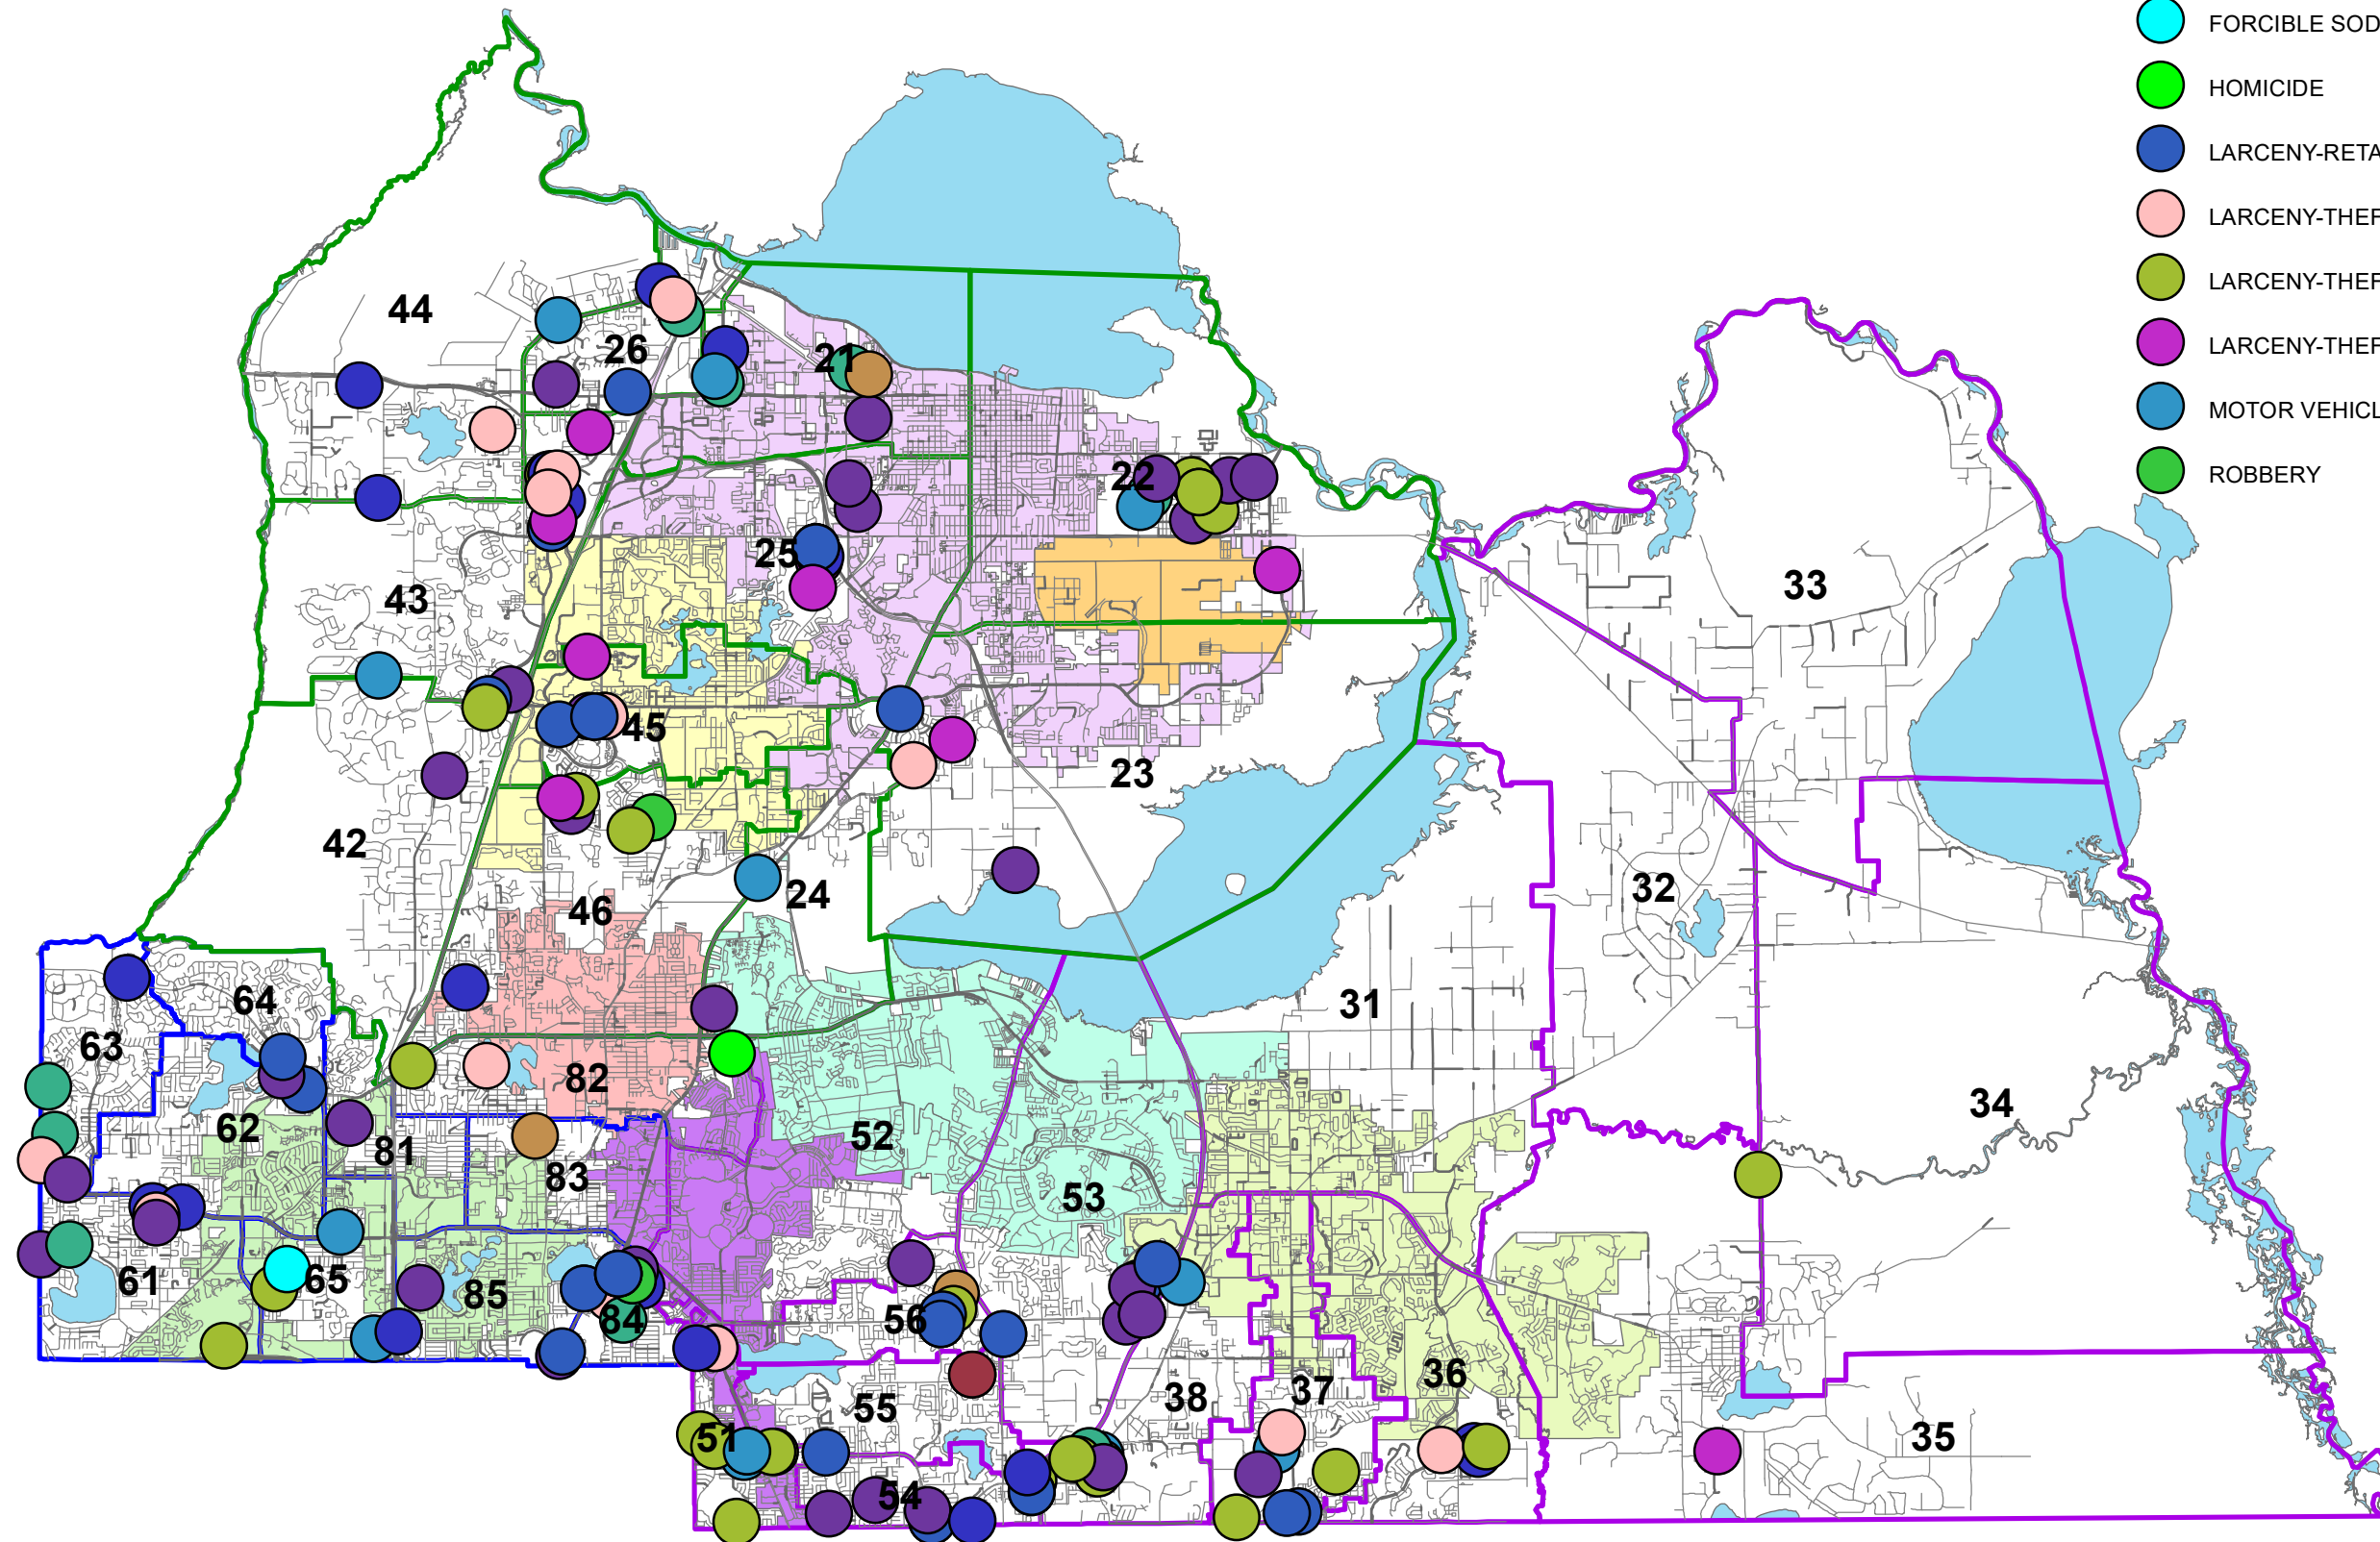

# Part I Crimes

## 01/01/2024 - 01/31/2024

- AGGRAVATED ASSAULT
- ALL OTHER LARCENY
- BURGLARY
- FORCIBLE FONDLING
- FORCIBLE RAPE
- FORCIBLE SODOMY
- HOMICIDE
- LARCENY-RETAIL THEFT/SHOPLIFTING
- LARCENY-THEFT FROM BUILDING
- LARCENY-THEFT FROM MOTOR VEHICLE/NO PARTS
- LARCENY-THEFT OF MOTOR VEHICLE PARTS/ACCESSORIES
- MOTOR VEHICLE THEFT
- ROBBERY

This map does not include incidents for which addresses could not be verified, geocoded, or are related to a locked case.