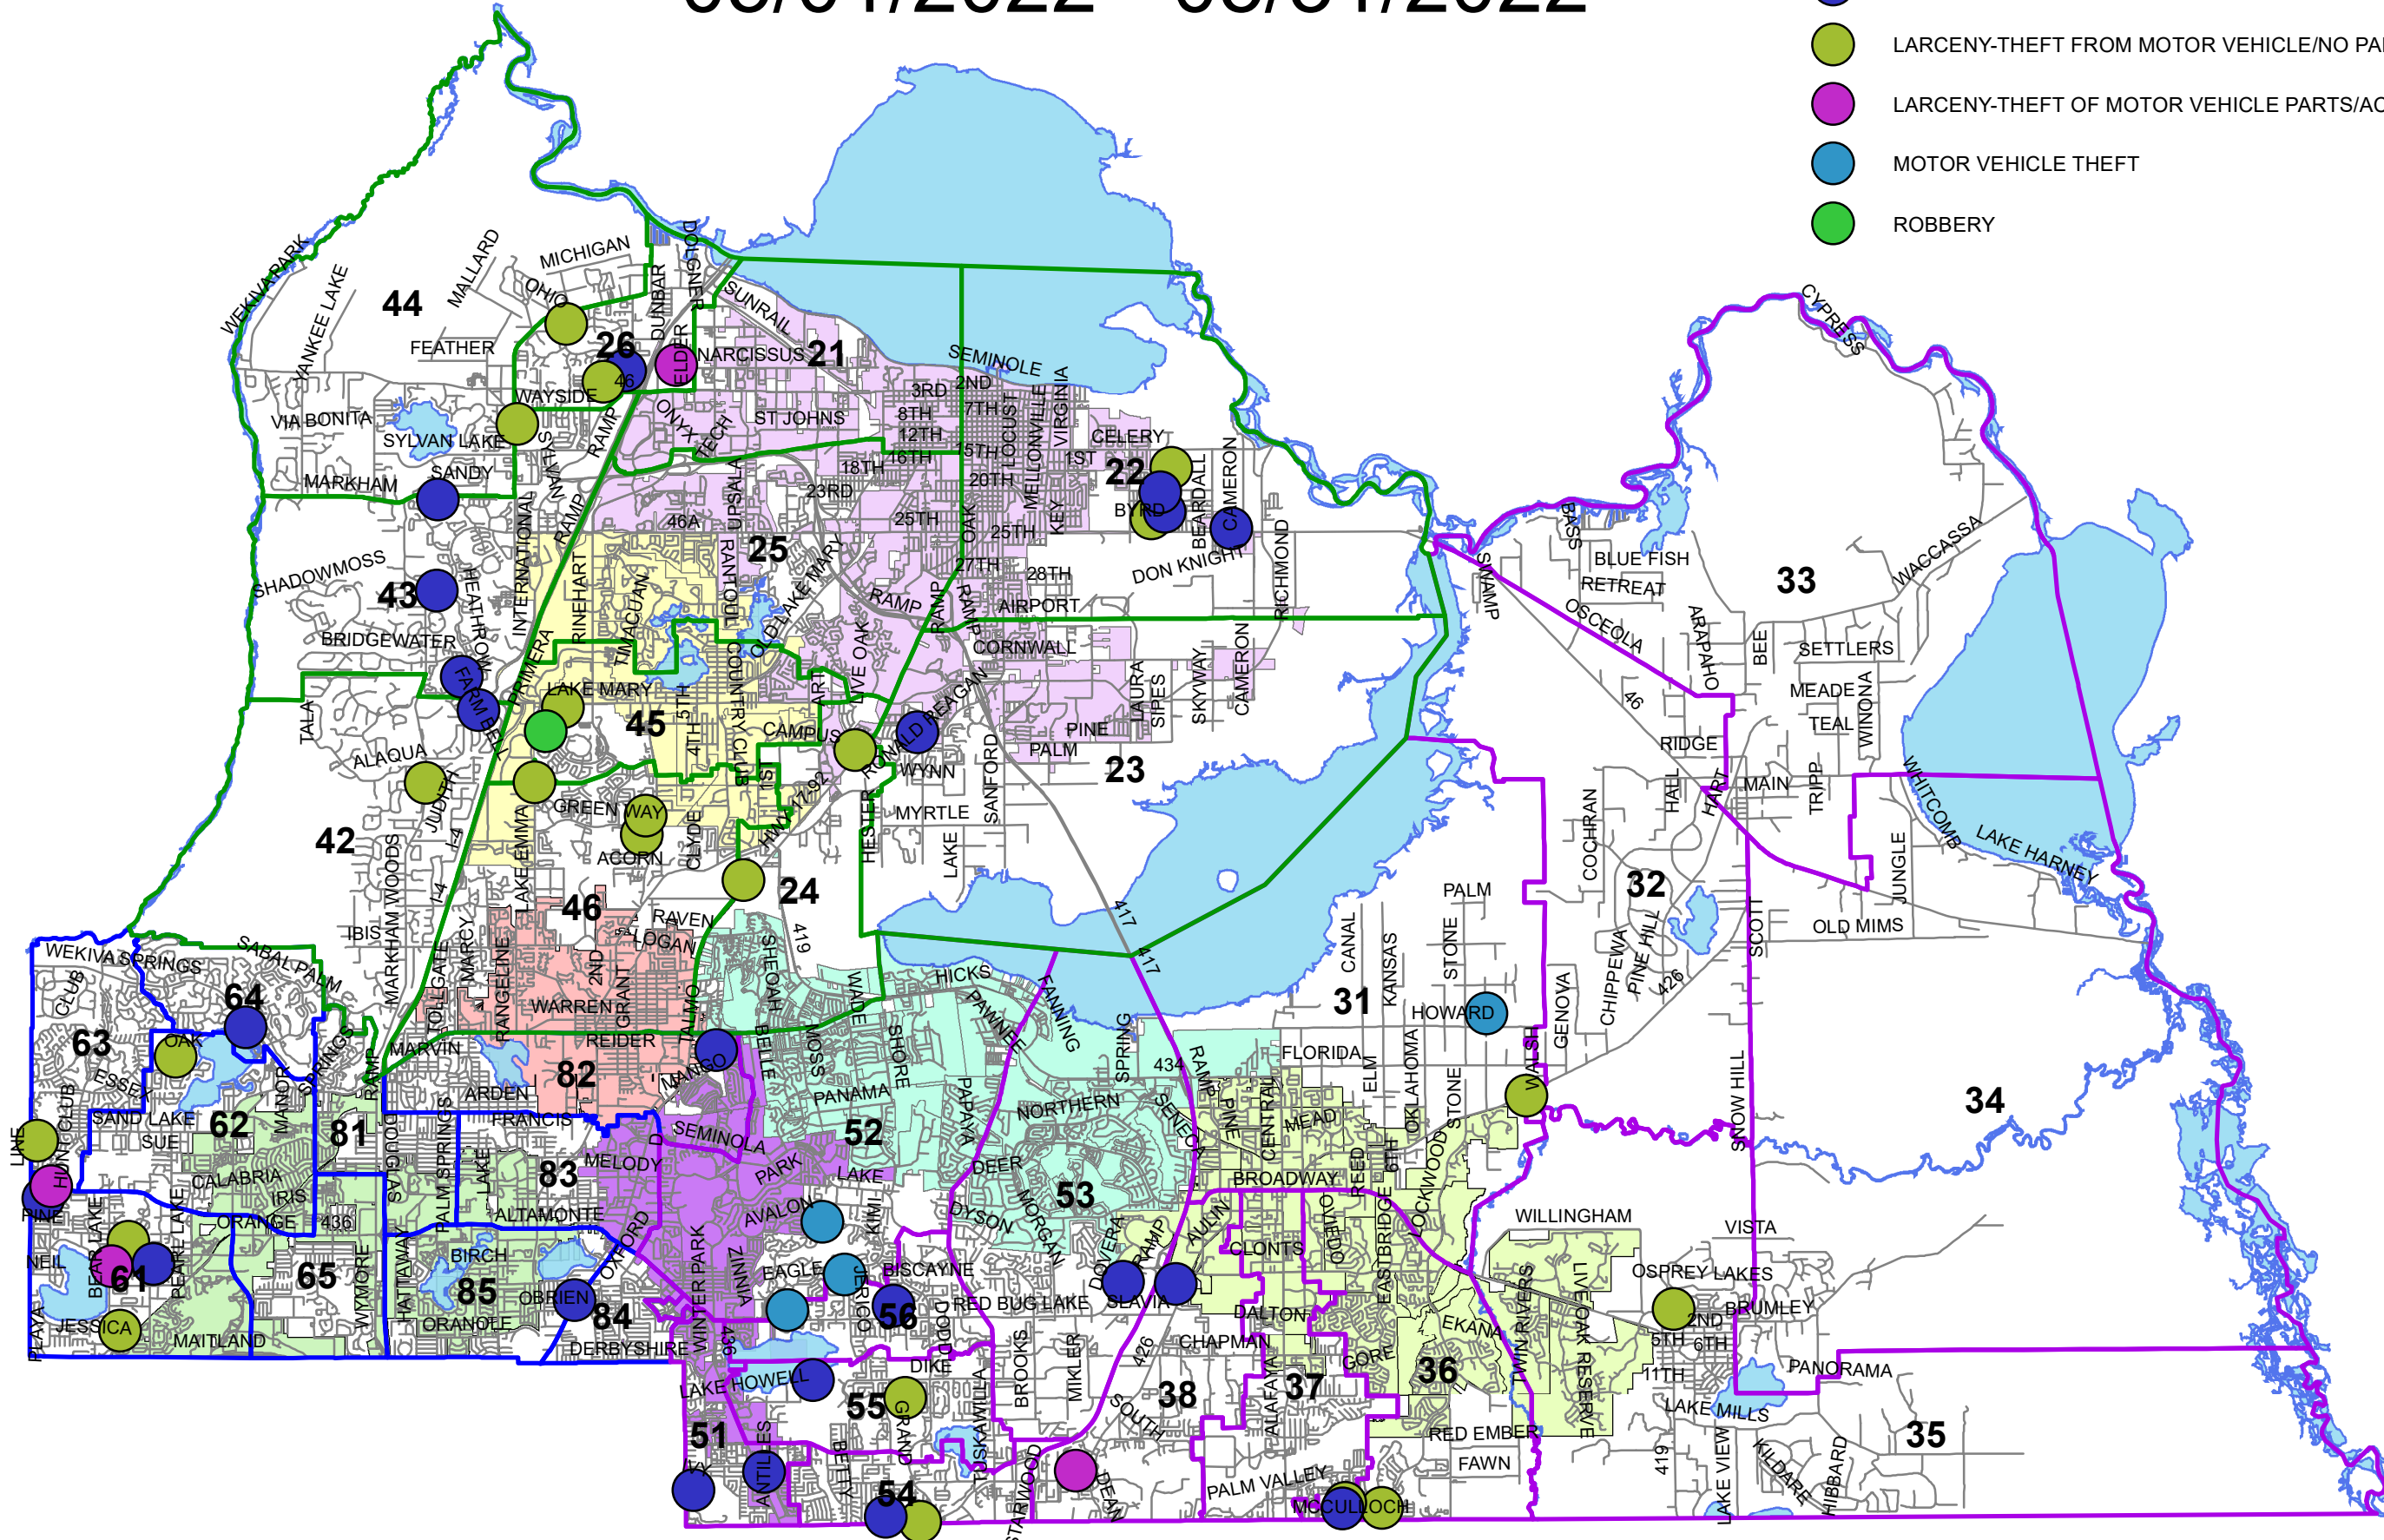

PART I CRIMES

05/01/2022 - 05/31/2022

- BURGLARY
- LARCENY-THEFT FROM MOTOR VEHICLE/NO PARTS
- LARCENY-THEFT OF MOTOR VEHICLE PARTS/ACCESSORIES
- MOTOR VEHICLE THEFT
- ROBBERY

This map does not include incidents for which addresses could not be verified or geocoded.