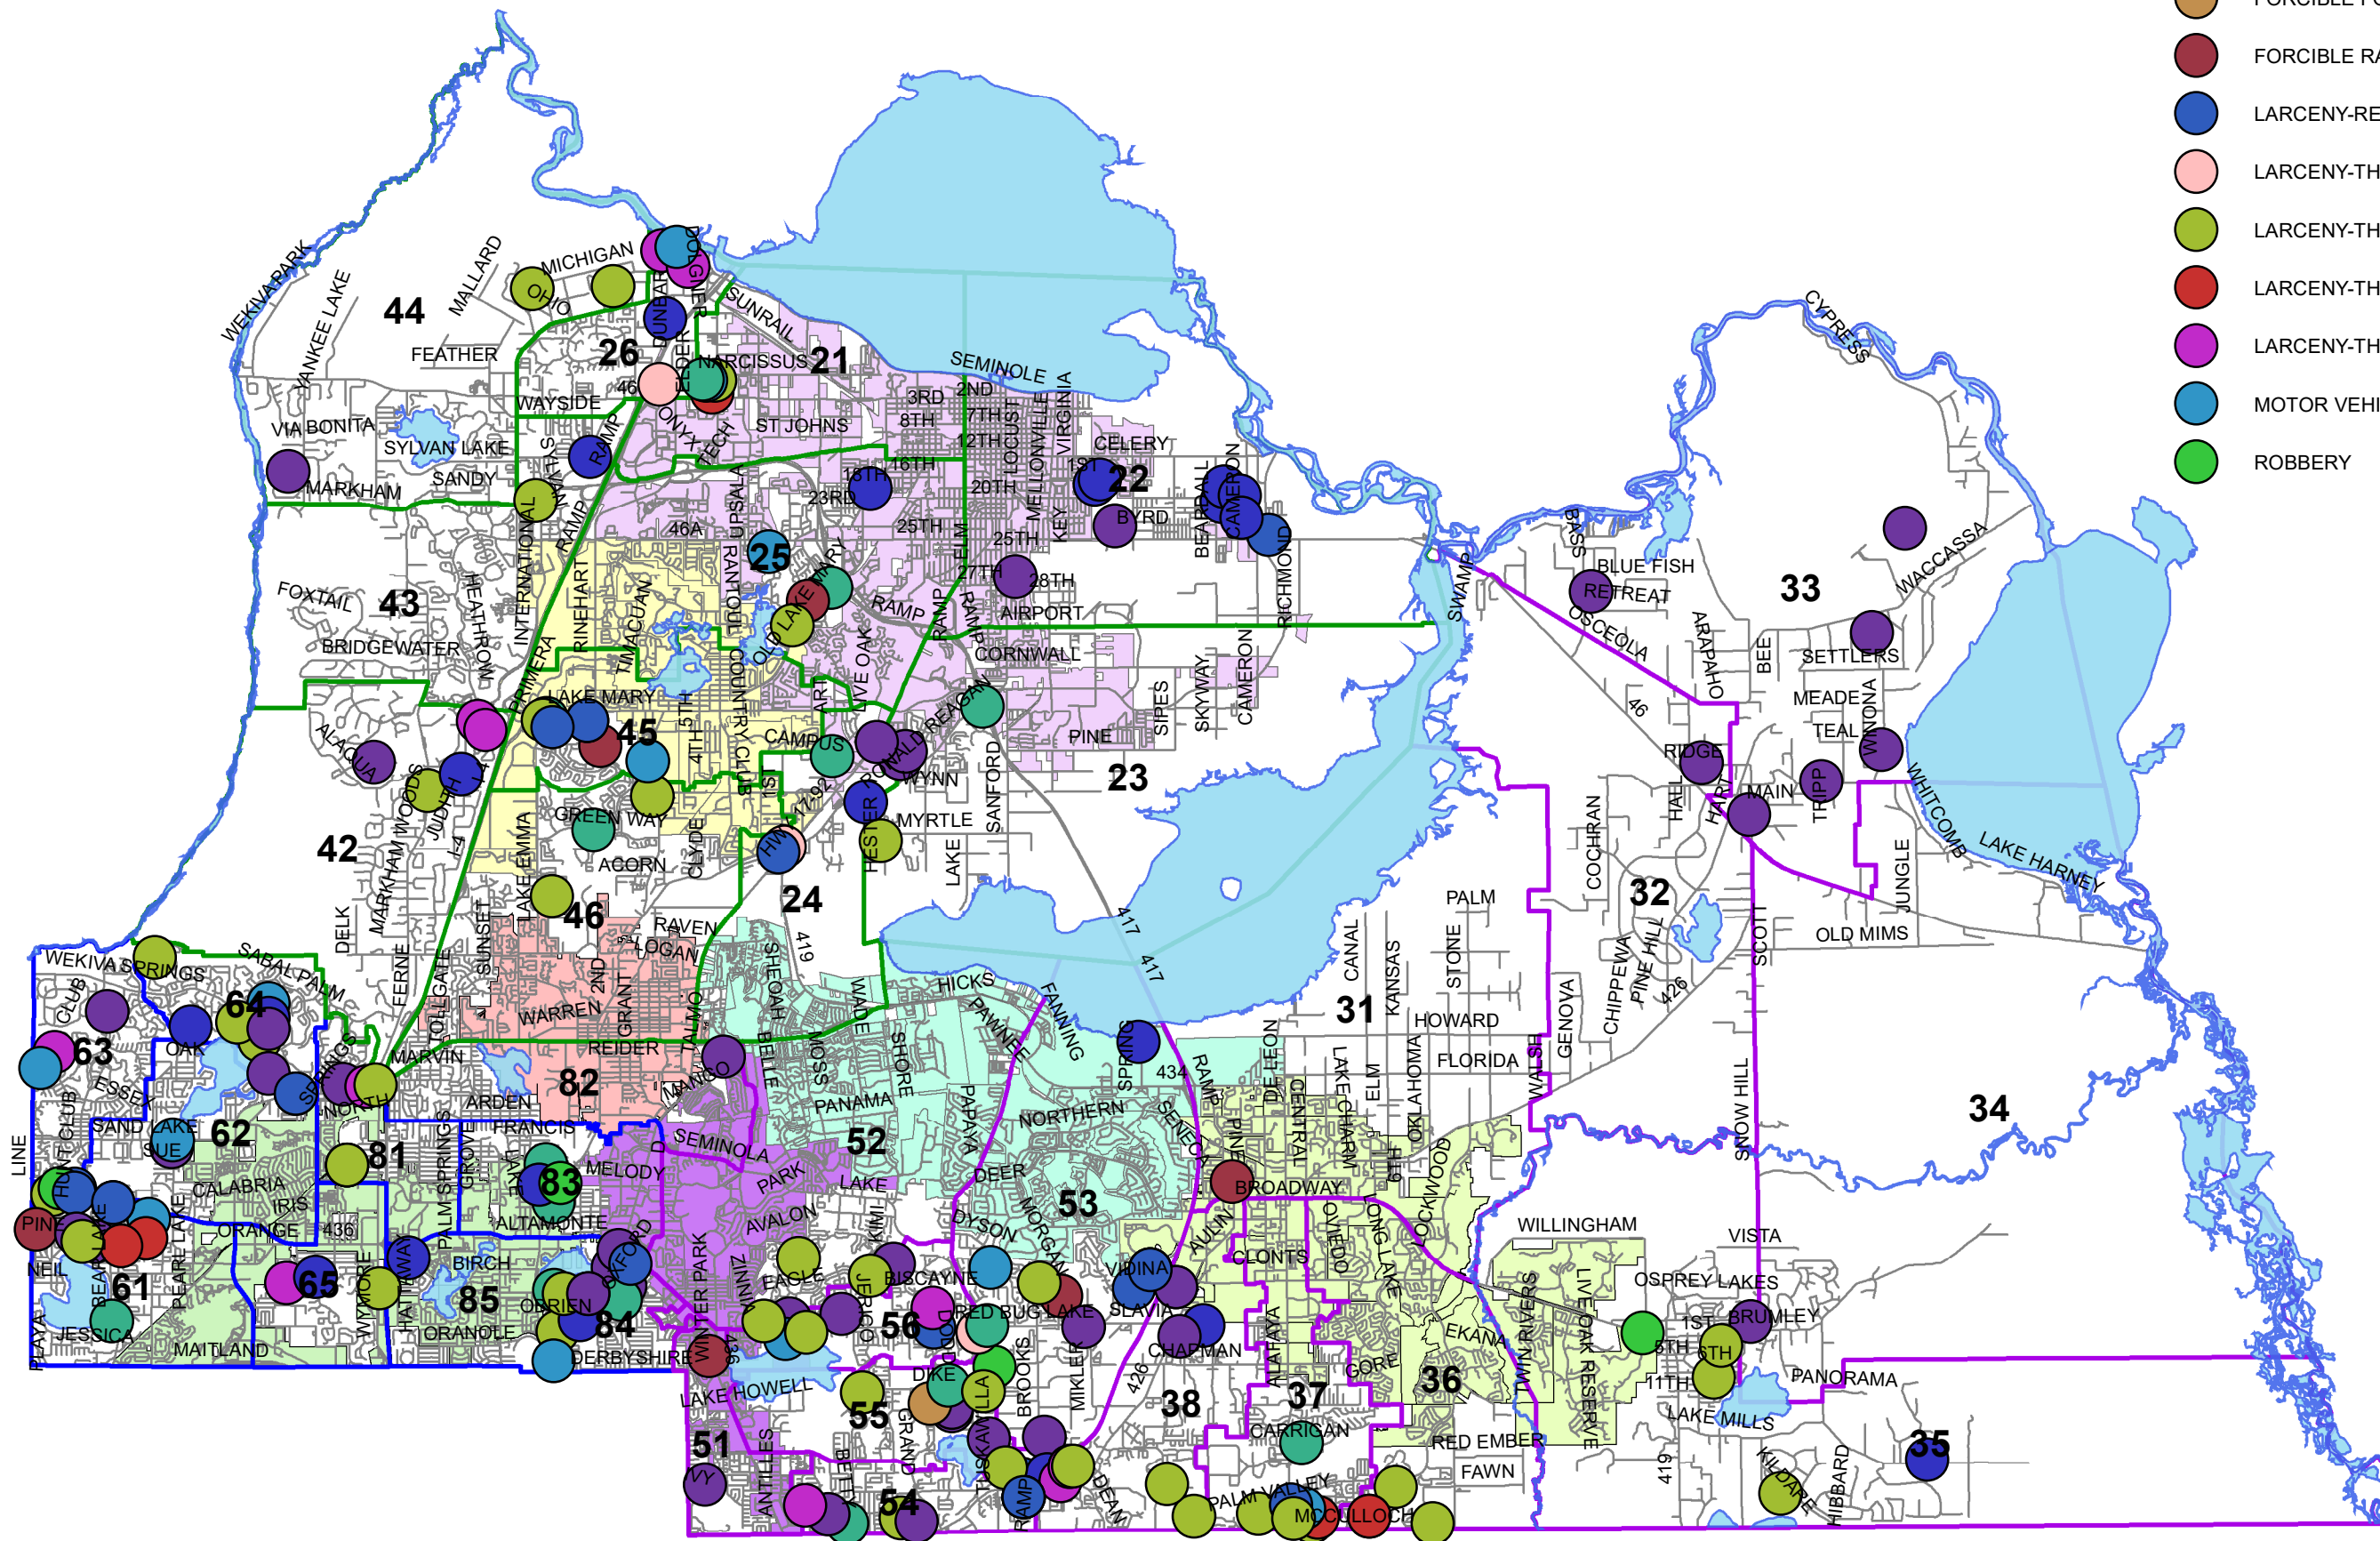

# PART I CRIMES

## 11/01/2020 - 11/30/2020

- AGGRAVATED ASSAULT
- ALL OTHER LARCENY
- BURGLARY
- FORCIBLE FONDLING
- FORCIBLE RAPE
- LARCENY-RETAIL THEFT/SHOPLIFTING
- LARCENY-THEFT FROM BUILDING
- LARCENY-THEFT FROM MOTOR VEHICLE/NO PARTS
- LARCENY-THEFT OF BICYCLES
- LARCENY-THEFT OF MOTOR VEHICLE PARTS/ACCESSORIES
- MOTOR VEHICLE THEFT
- ROBBERY

This map does not include incidents for which addresses could not be verified or geocoded.