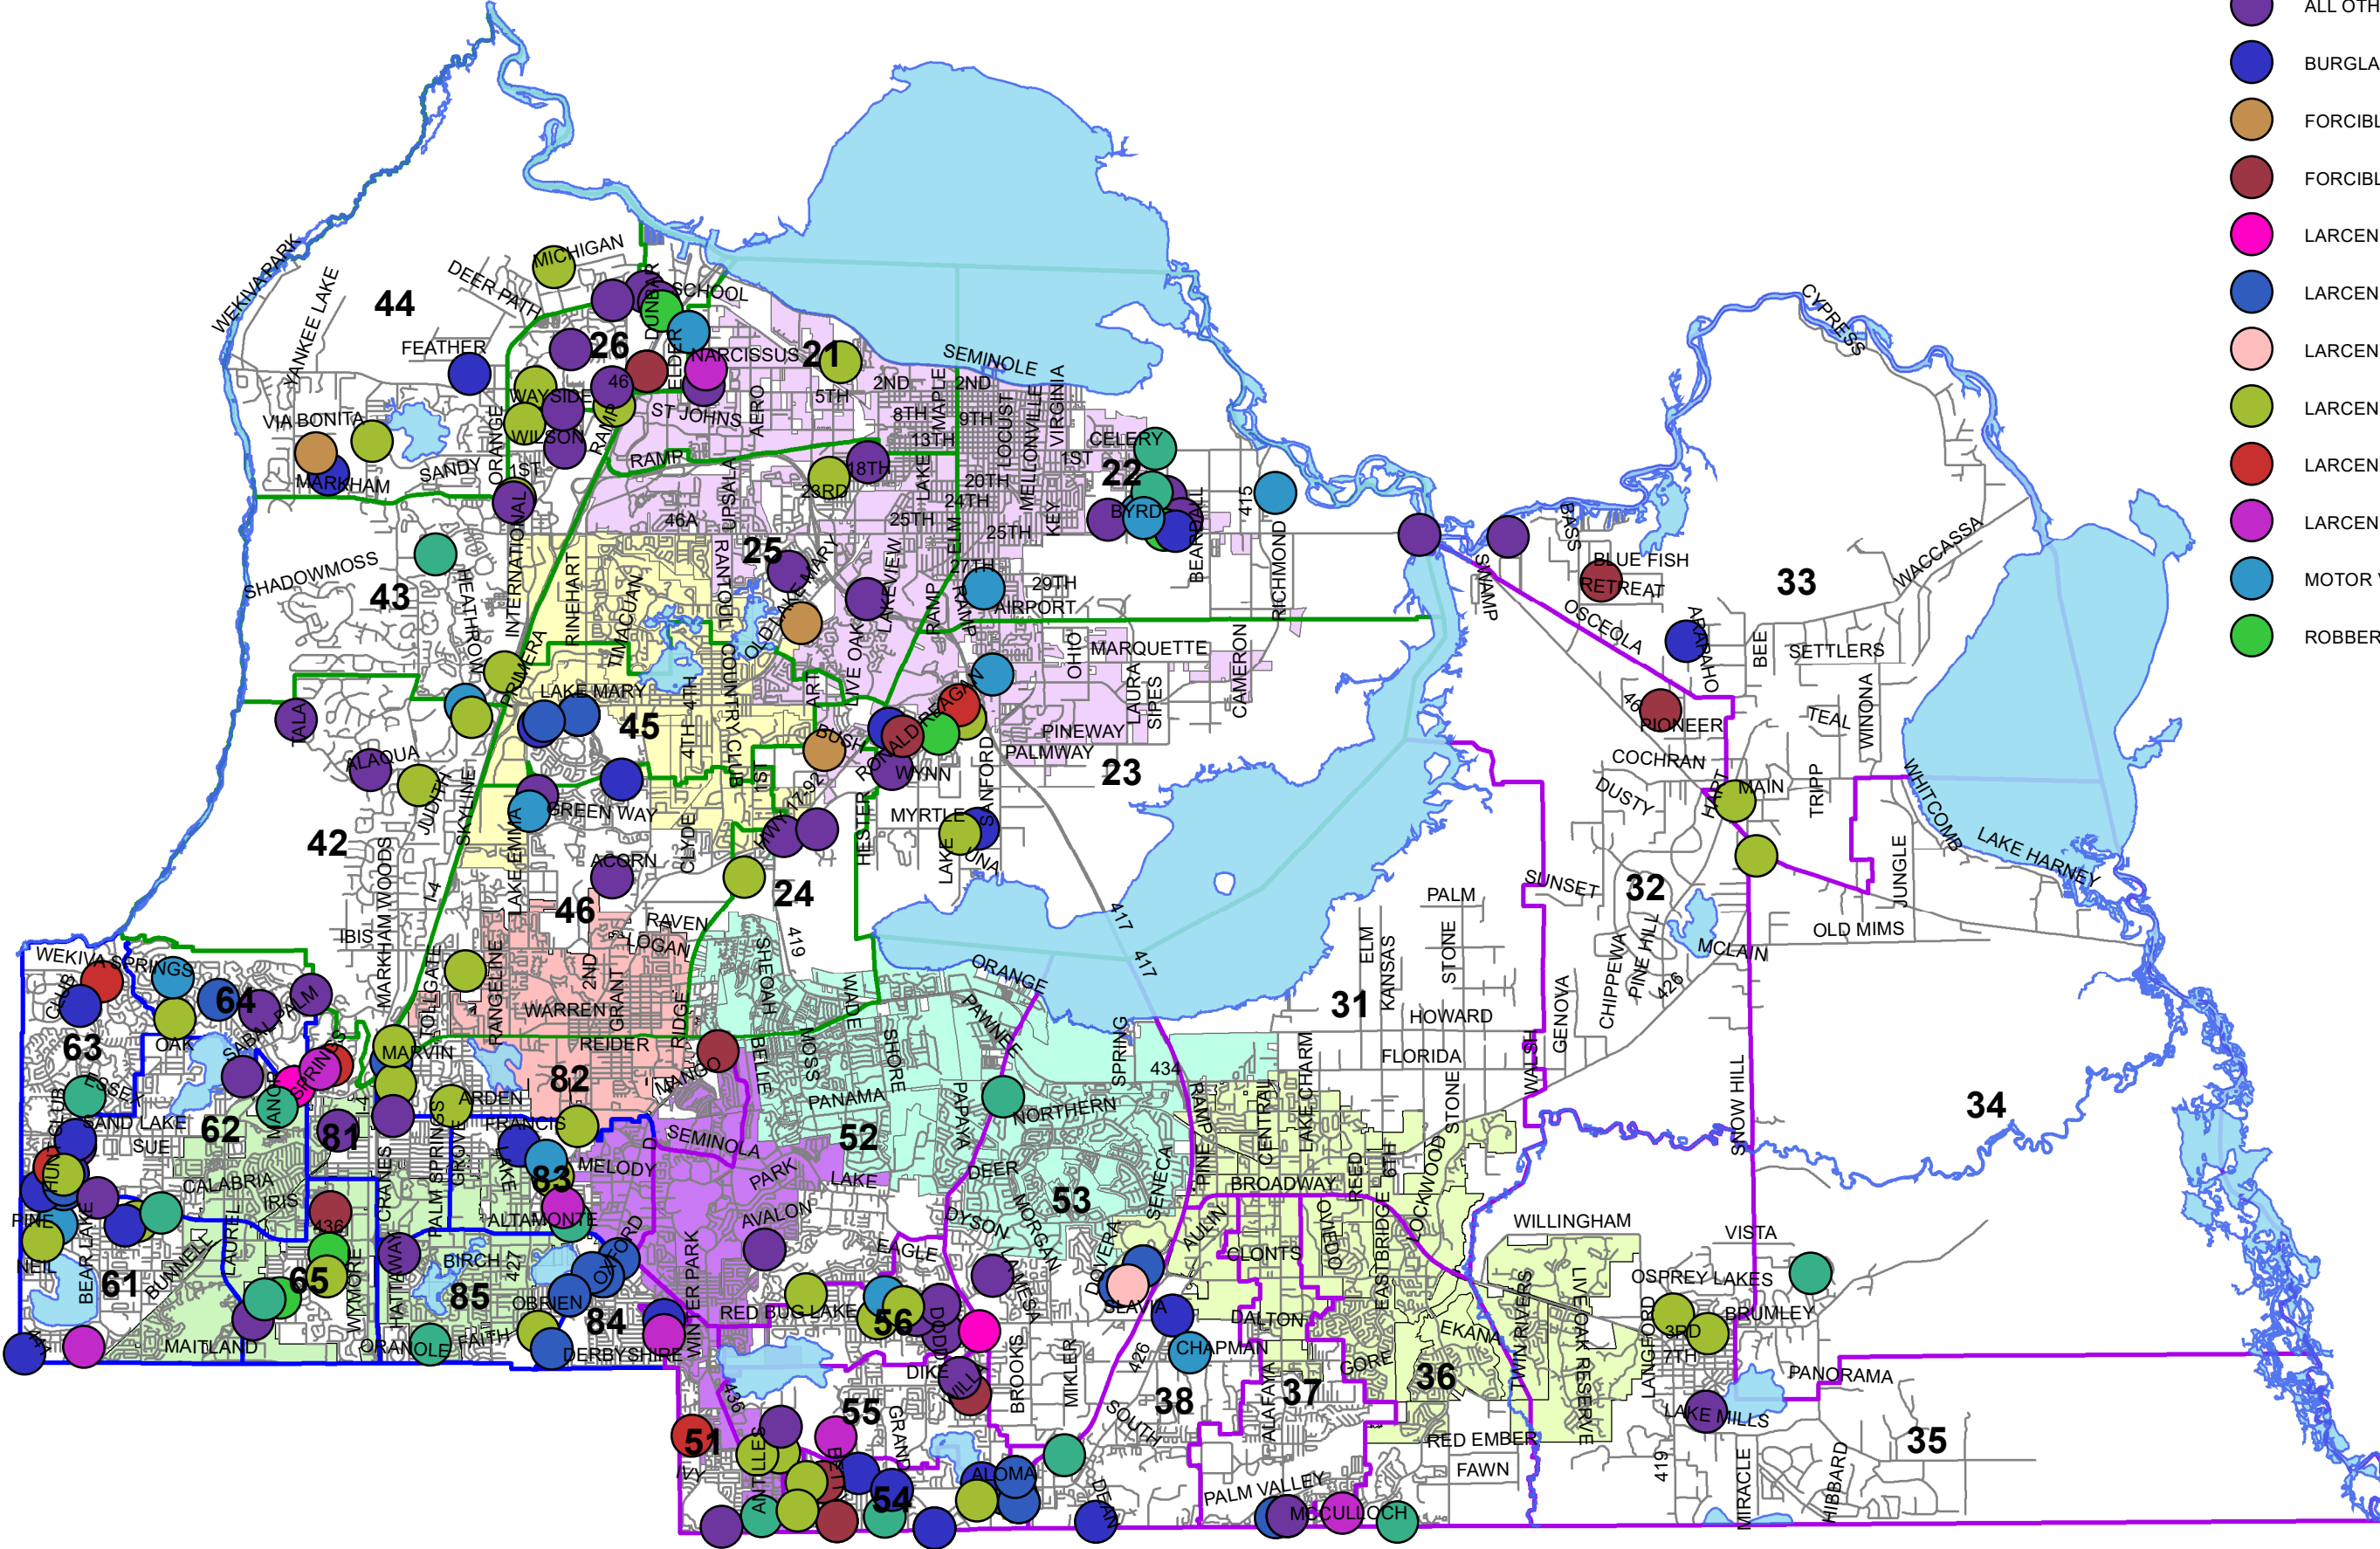

PART I CRIMES

02/01/2020 - 02/29/2020

- AGGRAVATED ASSAULT
- ALL OTHER LARCENY
- BURGLARY
- FORCIBLE FONDLING
- FORCIBLE RAPE
- LARCENY-POCKET PICKING
- LARCENY-RETAIL THEFT/SHOPLIFTING
- LARCENY-THEFT FROM BUILDING
- LARCENY-THEFT FROM MOTOR VEHICLE/NO PARTS
- LARCENY-THEFT OF BICYCLES
- LARCENY-THEFT OF MOTOR VEHICLE PARTS/ACCESSORIES
- MOTOR VEHICLE THEFT
- ROBBERY

This map does not include incidents for which addresses could not be verified or geocoded.