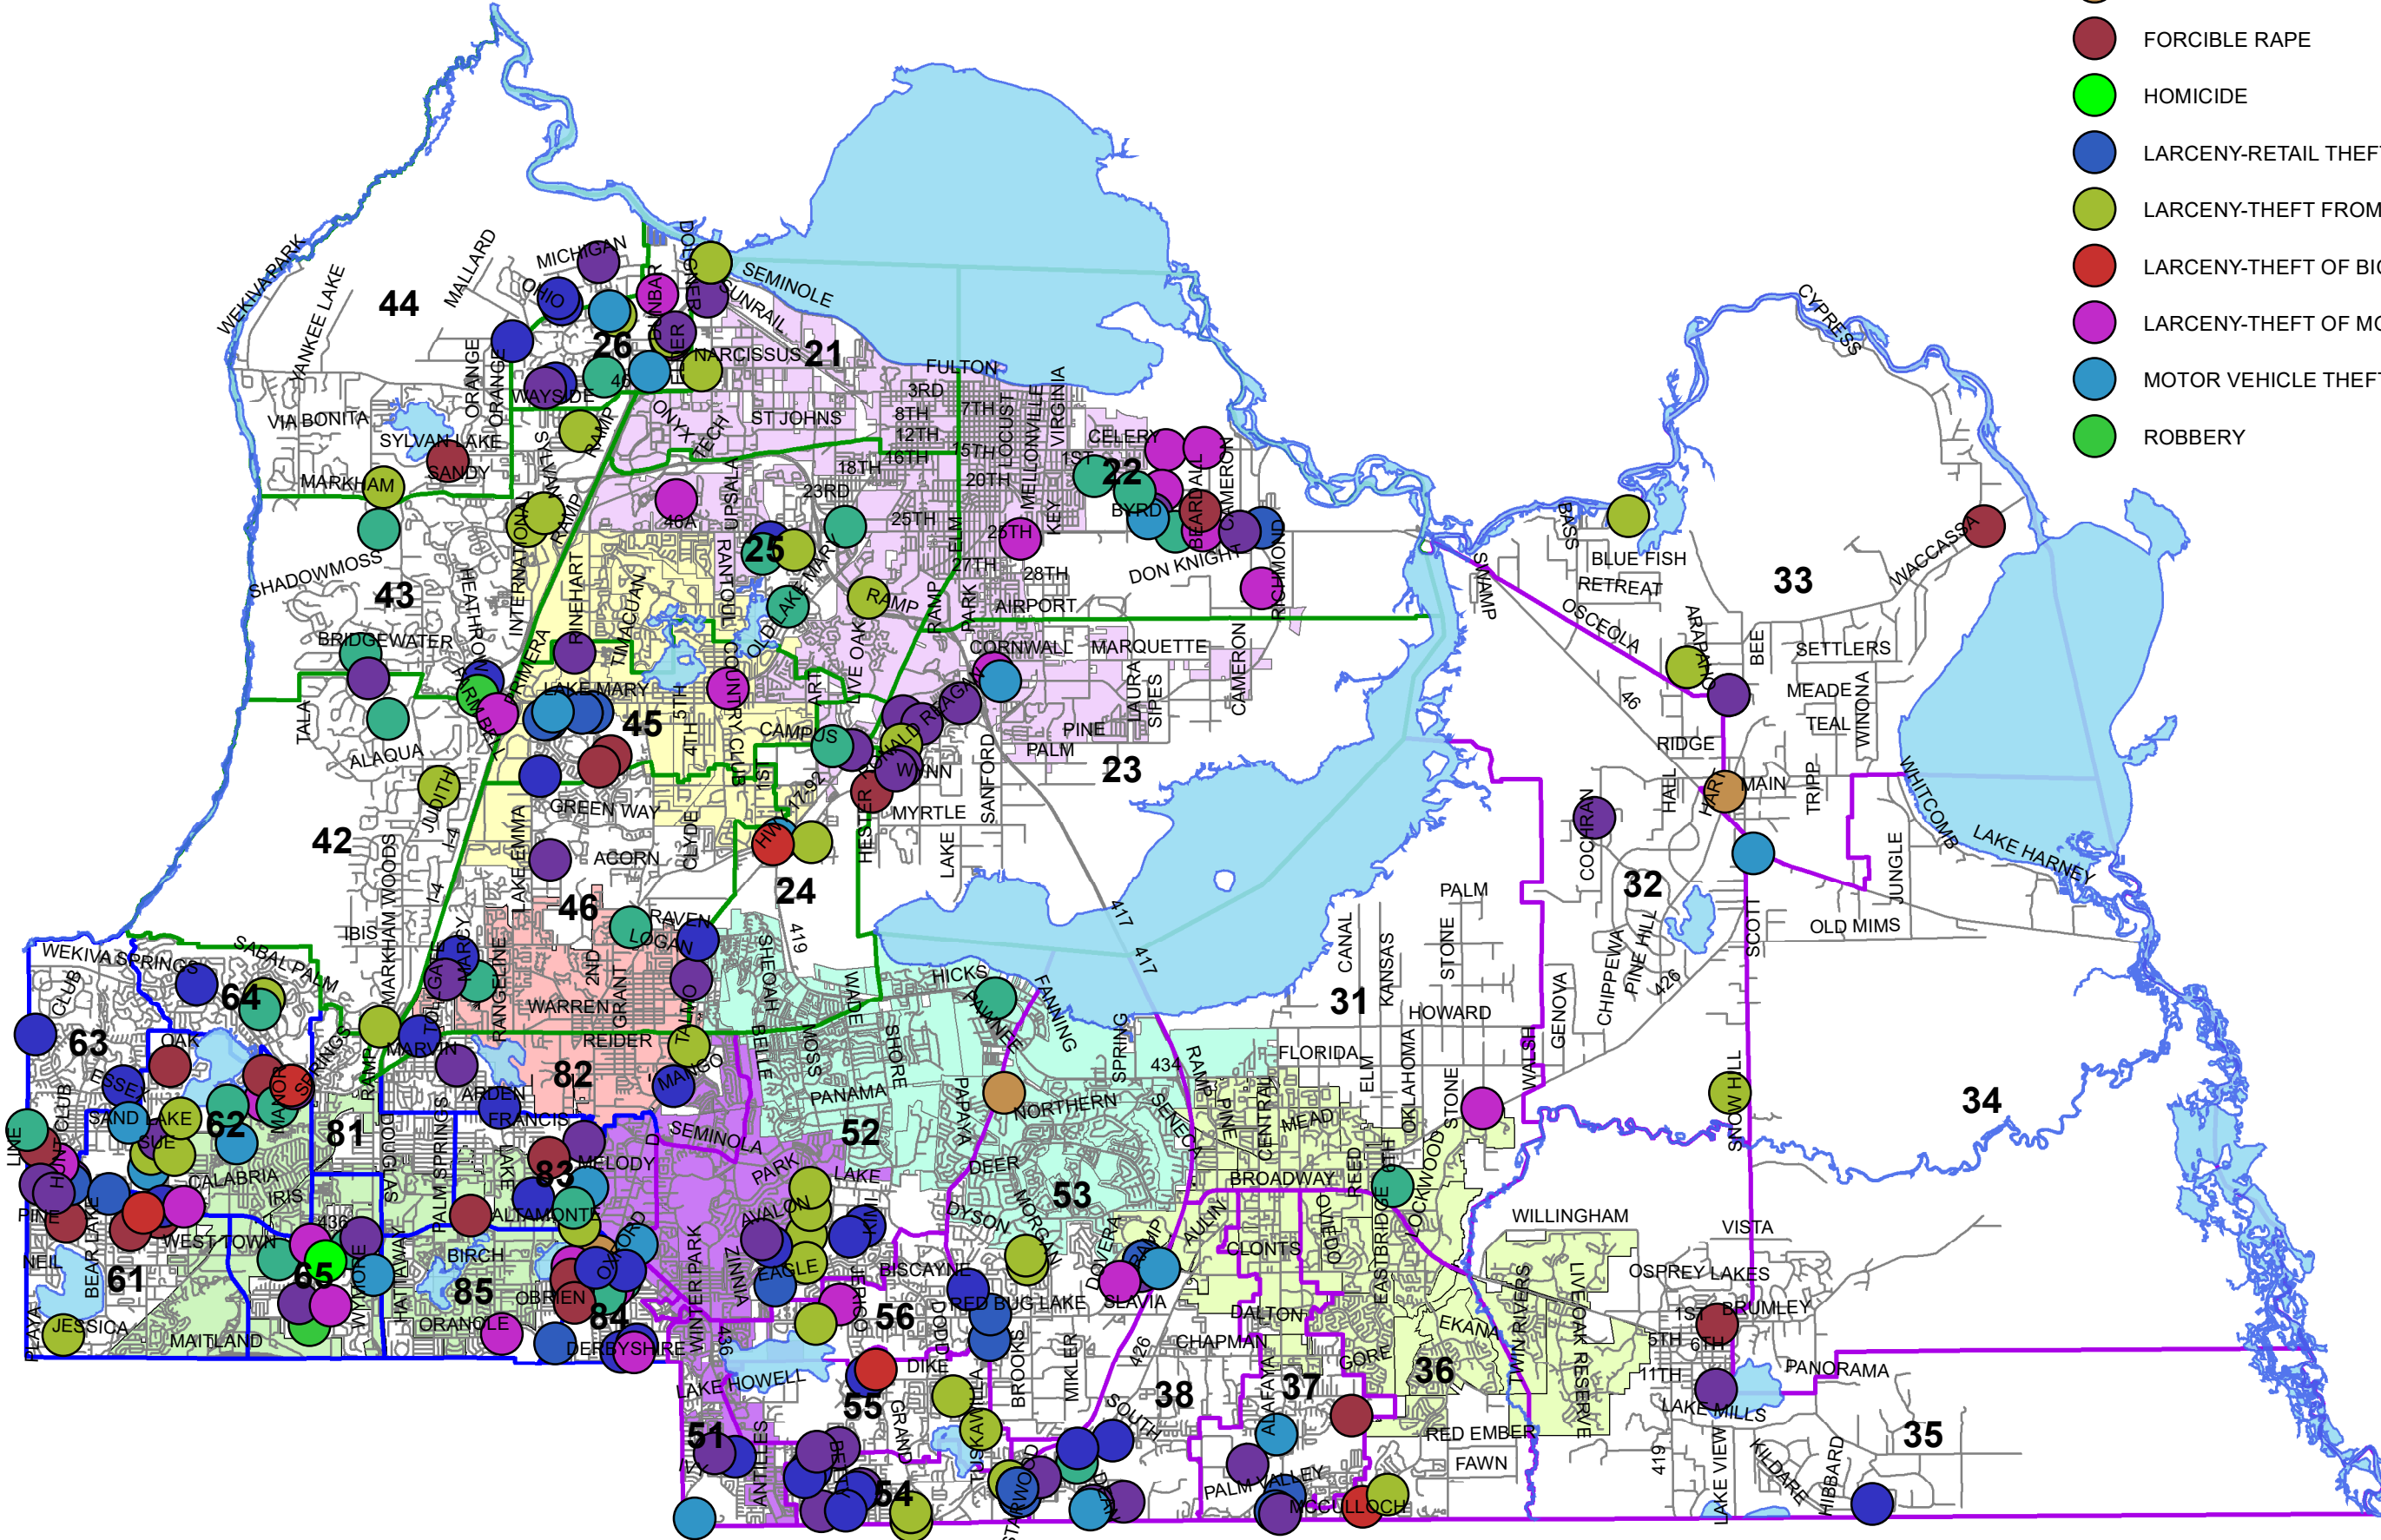

PART I CRIMES

03/01/18 - 03/31/18

- AGGRAVATED ASSAULT
- ALL OTHER LARCENY
- BURGLARY
- FORCIBLE FONDLING
- FORCIBLE RAPE
- HOMICIDE
- LARCENY-RETAIL THEFT/SHOPLIFTING
- LARCENY-THEFT FROM MOTOR VEHICLE/NO PARTS
- LARCENY-THEFT OF BICYCLES
- LARCENY-THEFT OF MOTOR VEHICLE PARTS/ACCESSORIES
- MOTOR VEHICLE THEFT
- ROBBERY

This map does not include incidents for which addresses could not be verified nor geocoded.