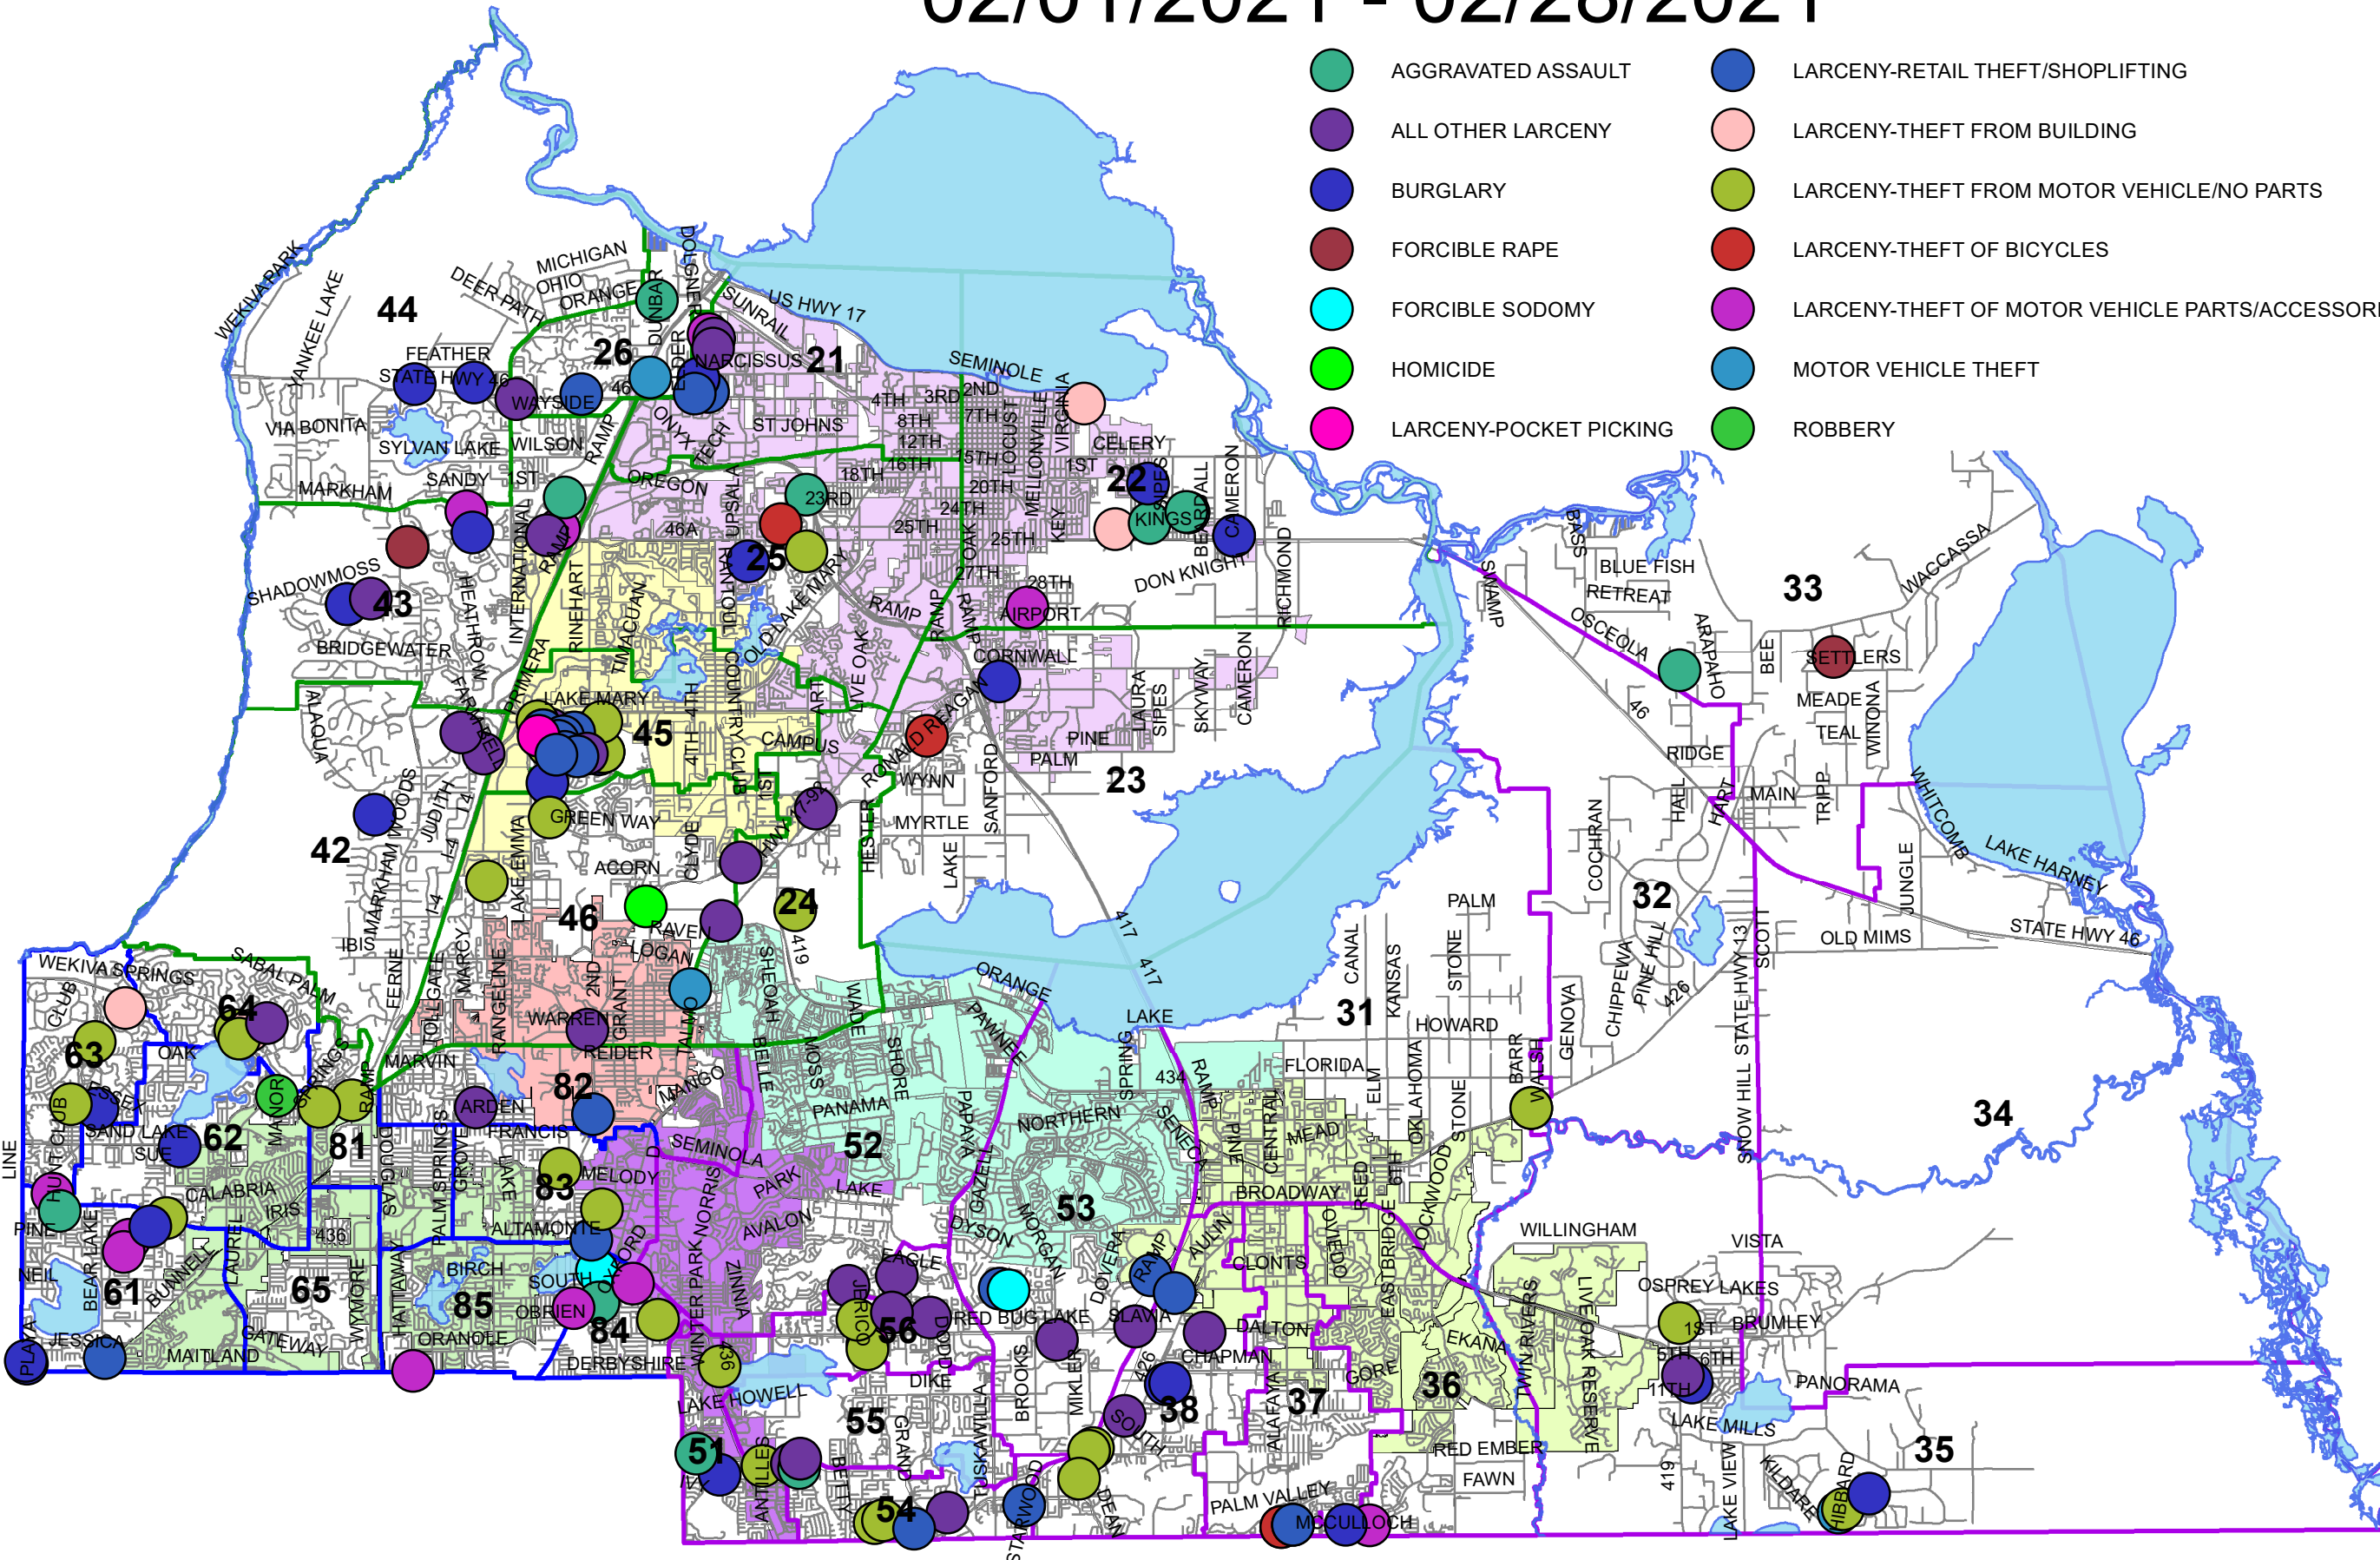

PART I CRIMES

02/01/2021 - 02/28/2021

- | | |
|---|---|
| ● AGGRAVATED ASSAULT | ● LARCENY-RETAIL THEFT/SHOPLIFTING |
| ● ALL OTHER LARCENY | ● LARCENY-THEFT FROM BUILDING |
| ● BURGLARY | ● LARCENY-THEFT FROM MOTOR VEHICLE/NO PARTS |
| ● FORCIBLE RAPE | ● LARCENY-THEFT OF BICYCLES |
| ● FORCIBLE SODOMY | ● LARCENY-THEFT OF MOTOR VEHICLE PARTS/ACCESSORIES |
| ● HOMICIDE | ● MOTOR VEHICLE THEFT |
| ● LARCENY-POCKET PICKING | ● ROBBERY |

This map does not include incidents for which addresses could not be verified or geocoded.